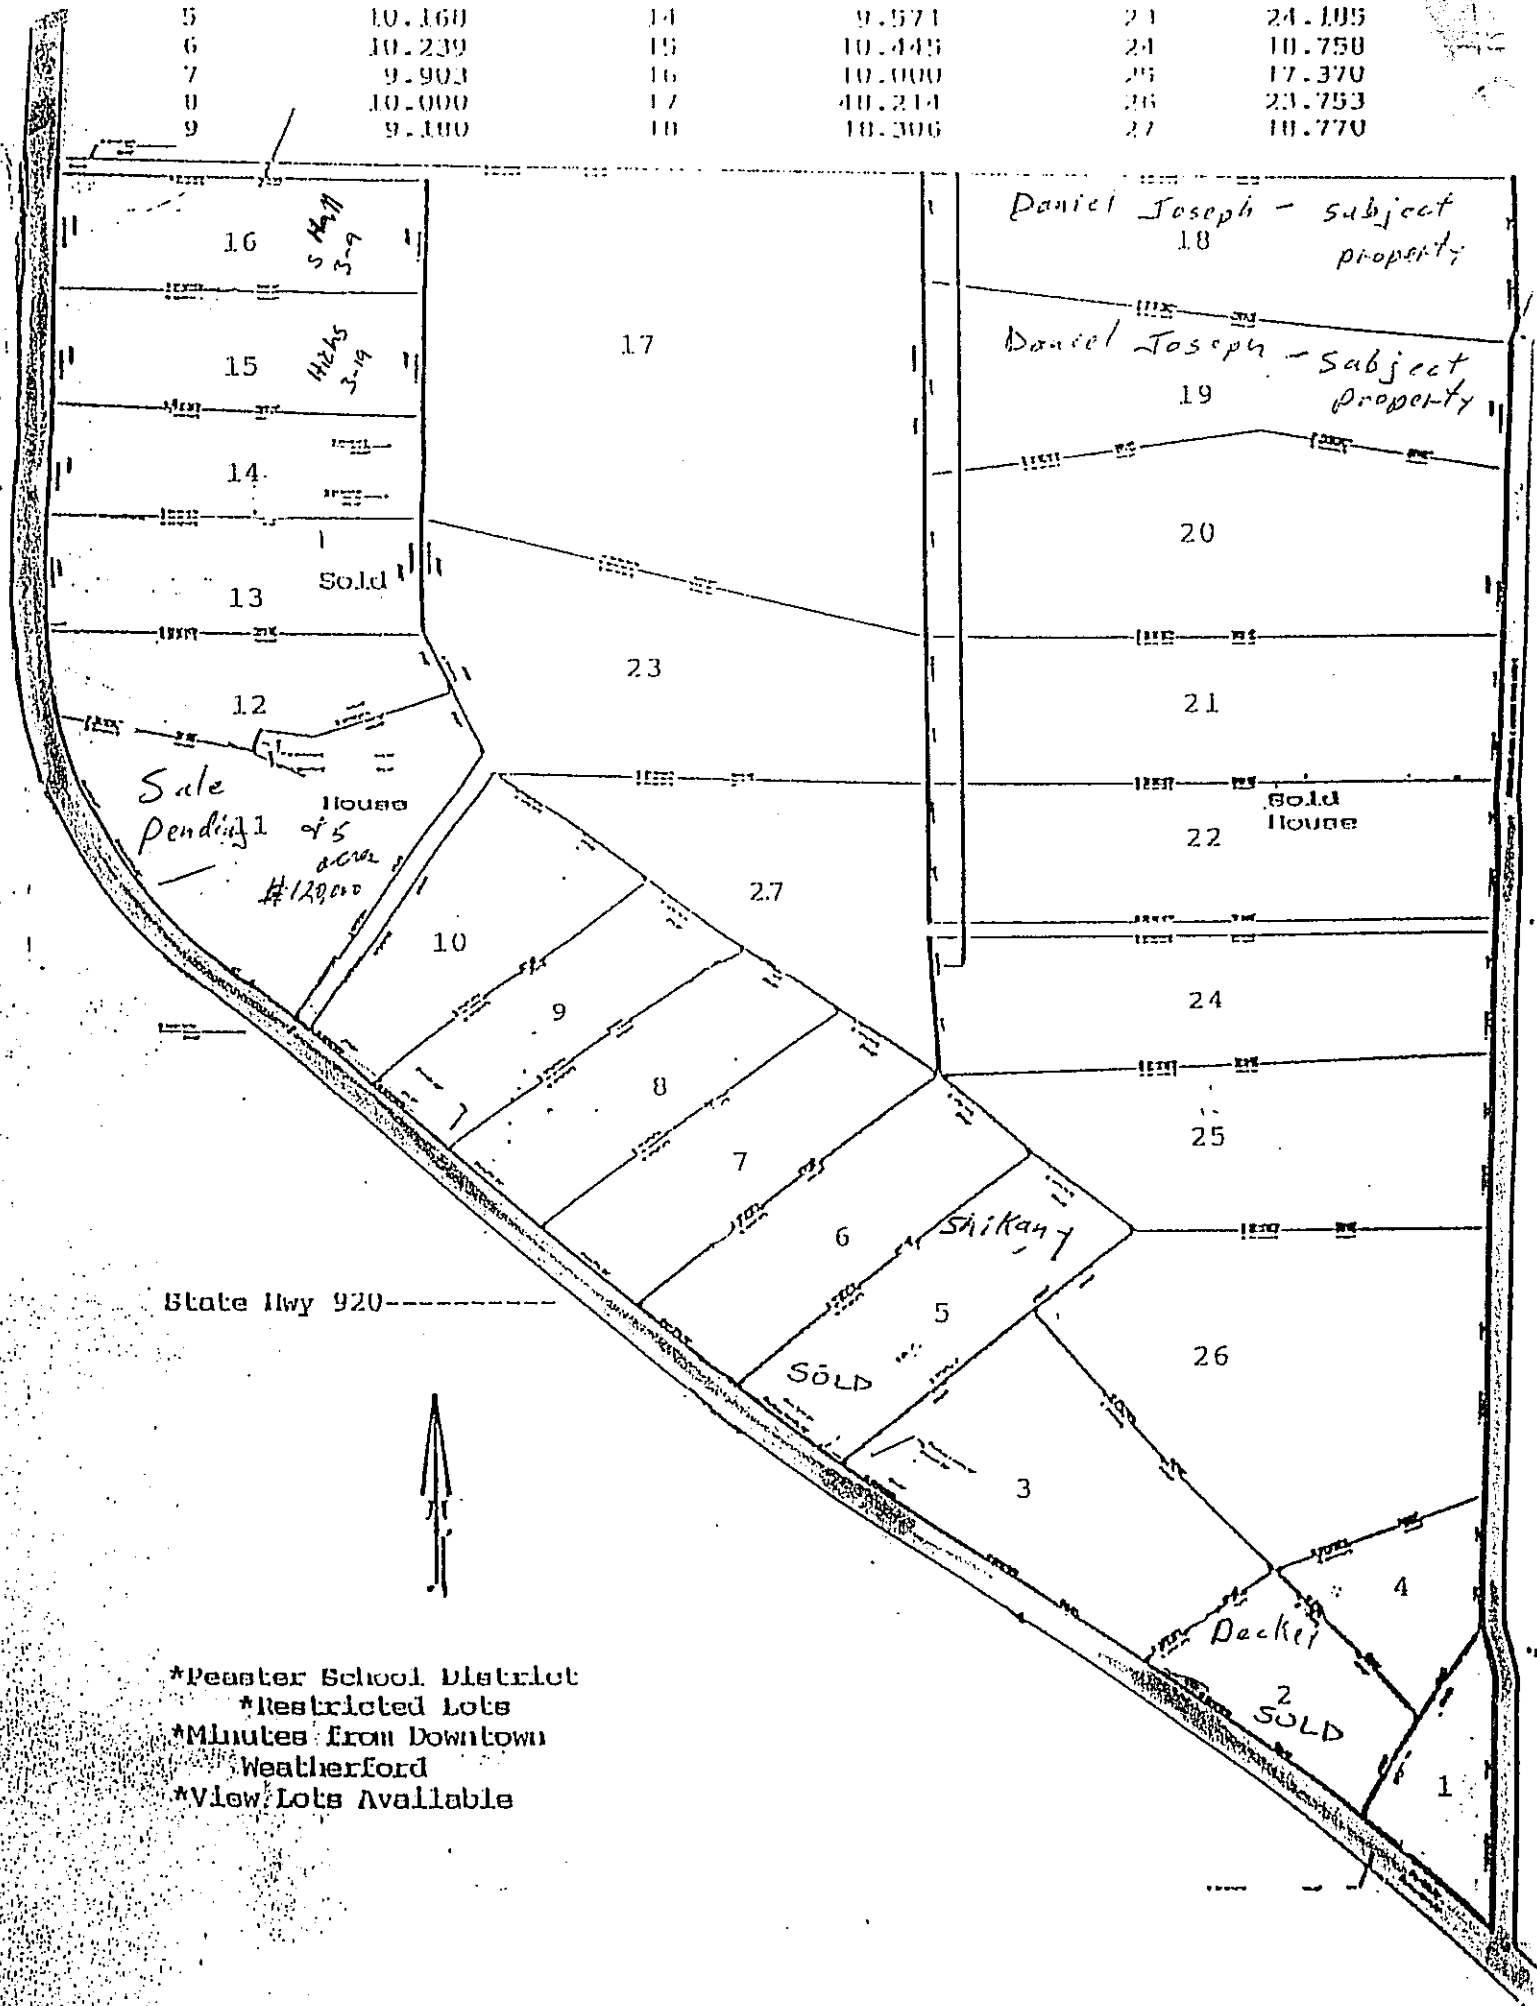

1	4.122	10	11.254	19	10.660
2	6.765	11	10.996	20	22.937
3	15.436	12	8.940	21	20.019
4	5.671	13	10.034	22	19.907
5	10.160	14	9.571	23	24.105
6	10.239	15	10.445	24	10.750
7	9.903	16	10.000	25	17.370
8	10.000	17	40.214	26	23.753
9	9.100	18	18.306	27	18.770

State Hwy 920

- \*Peaster School District
- \*Restricted Lots
- \*Minutes from Downtown Weatherford
- \*View/Lots Available