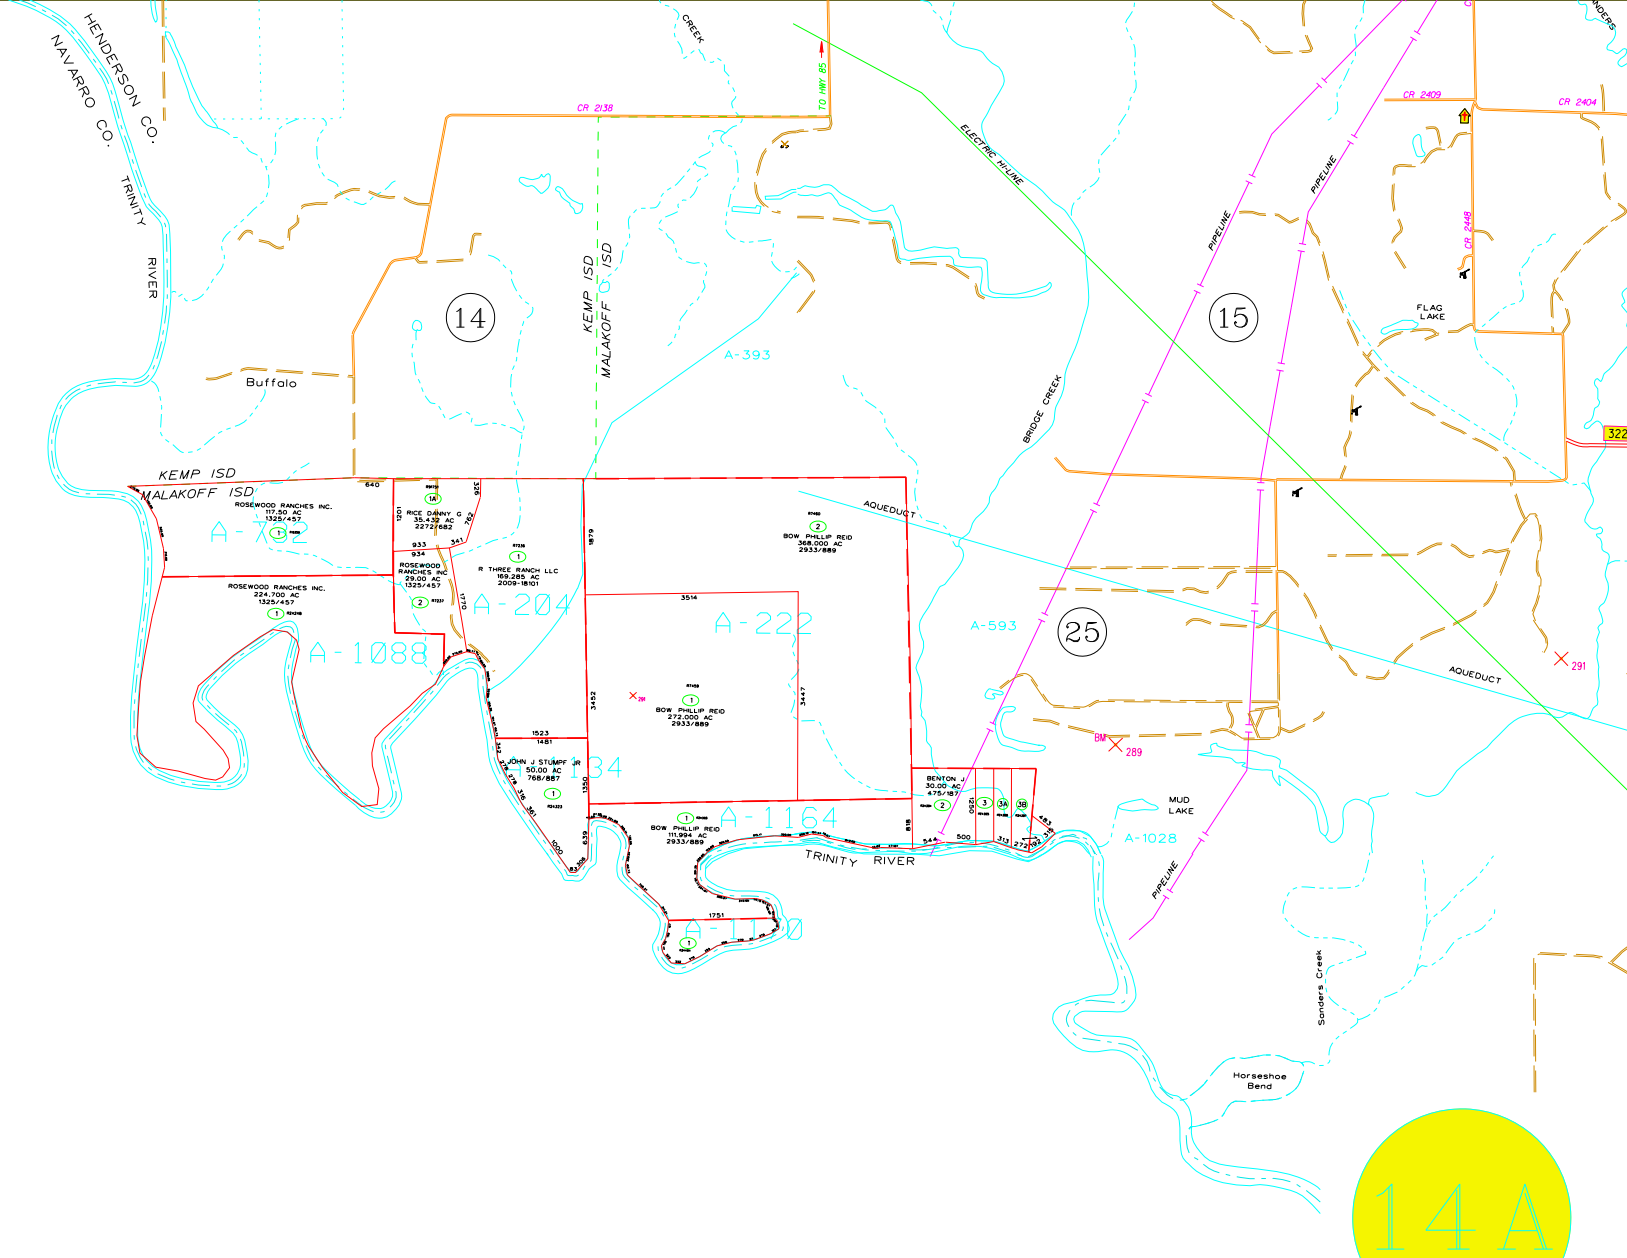

HENDERSON COUNTY APPRAISAL DISTRICT - MALAKOFF ISD

SCALE : 1 Inch = 1,666 ft + 600 varas

14A

MAP TO BE USED FOR TAX PURPOSES ONLY  
NOT TO BE USED FOR CONVEYANCE

DATE PRINTED: MAY 1, 2015