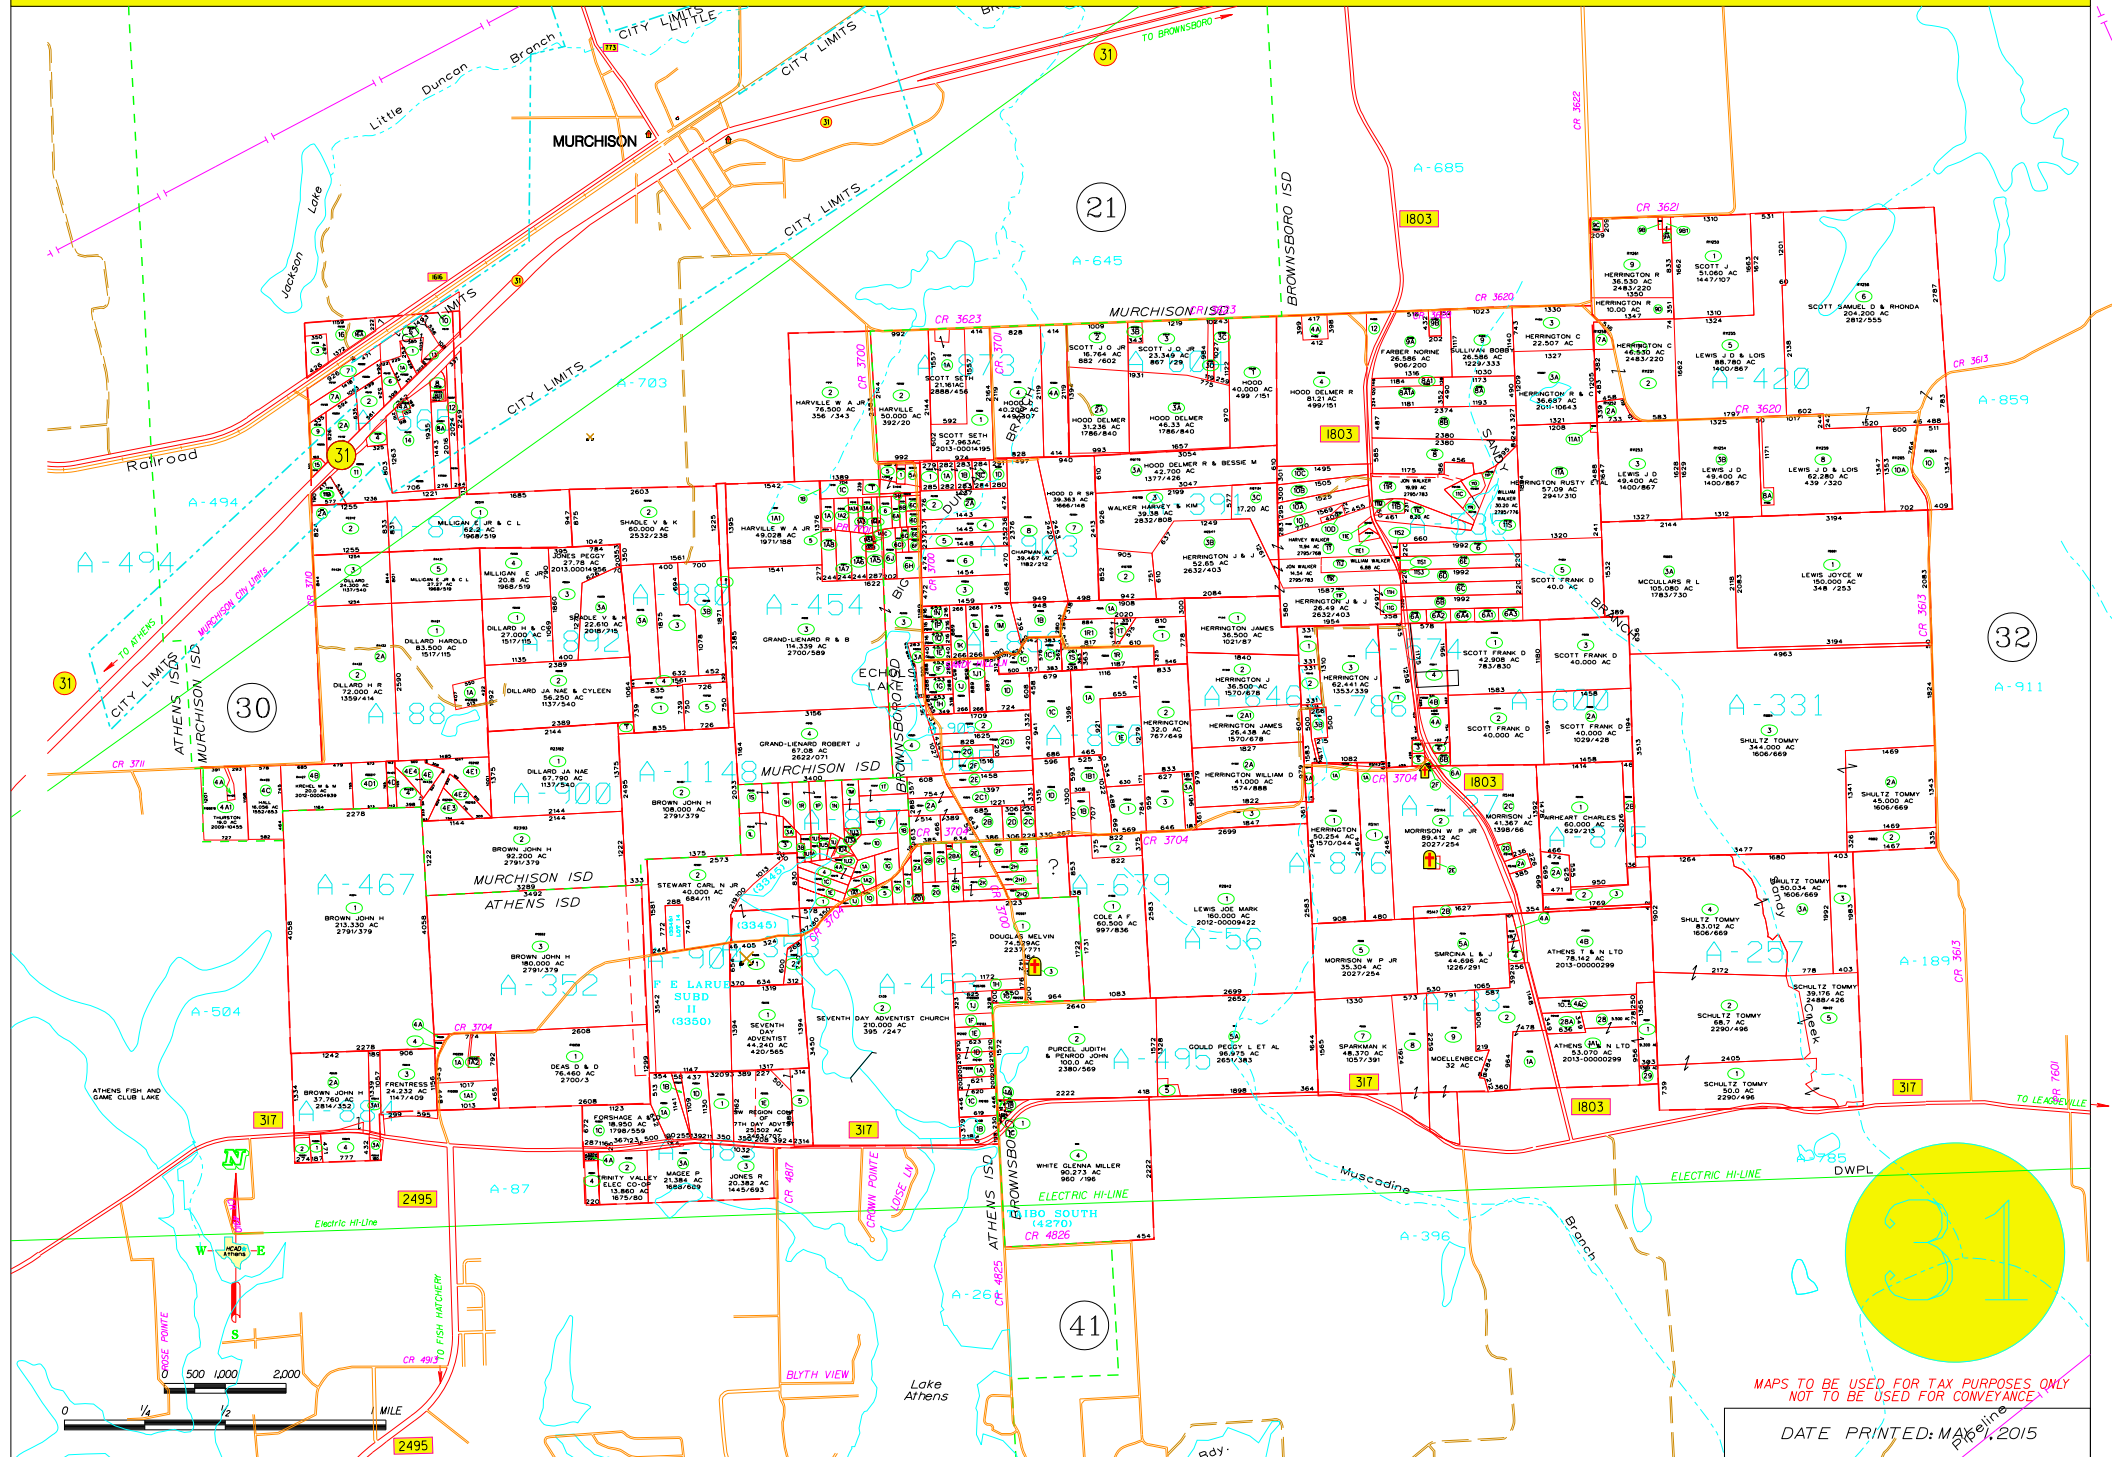

HENDERSON COUNTY APPRAISAL DISTRICT - ATHENS, BROWNSBORO & MURCHISON ISD

MAPS TO BE USED FOR TAX PURPOSES ONLY
NOT TO BE USED FOR CONVEYANCE

DATE PRINTED: MAY 21, 2015