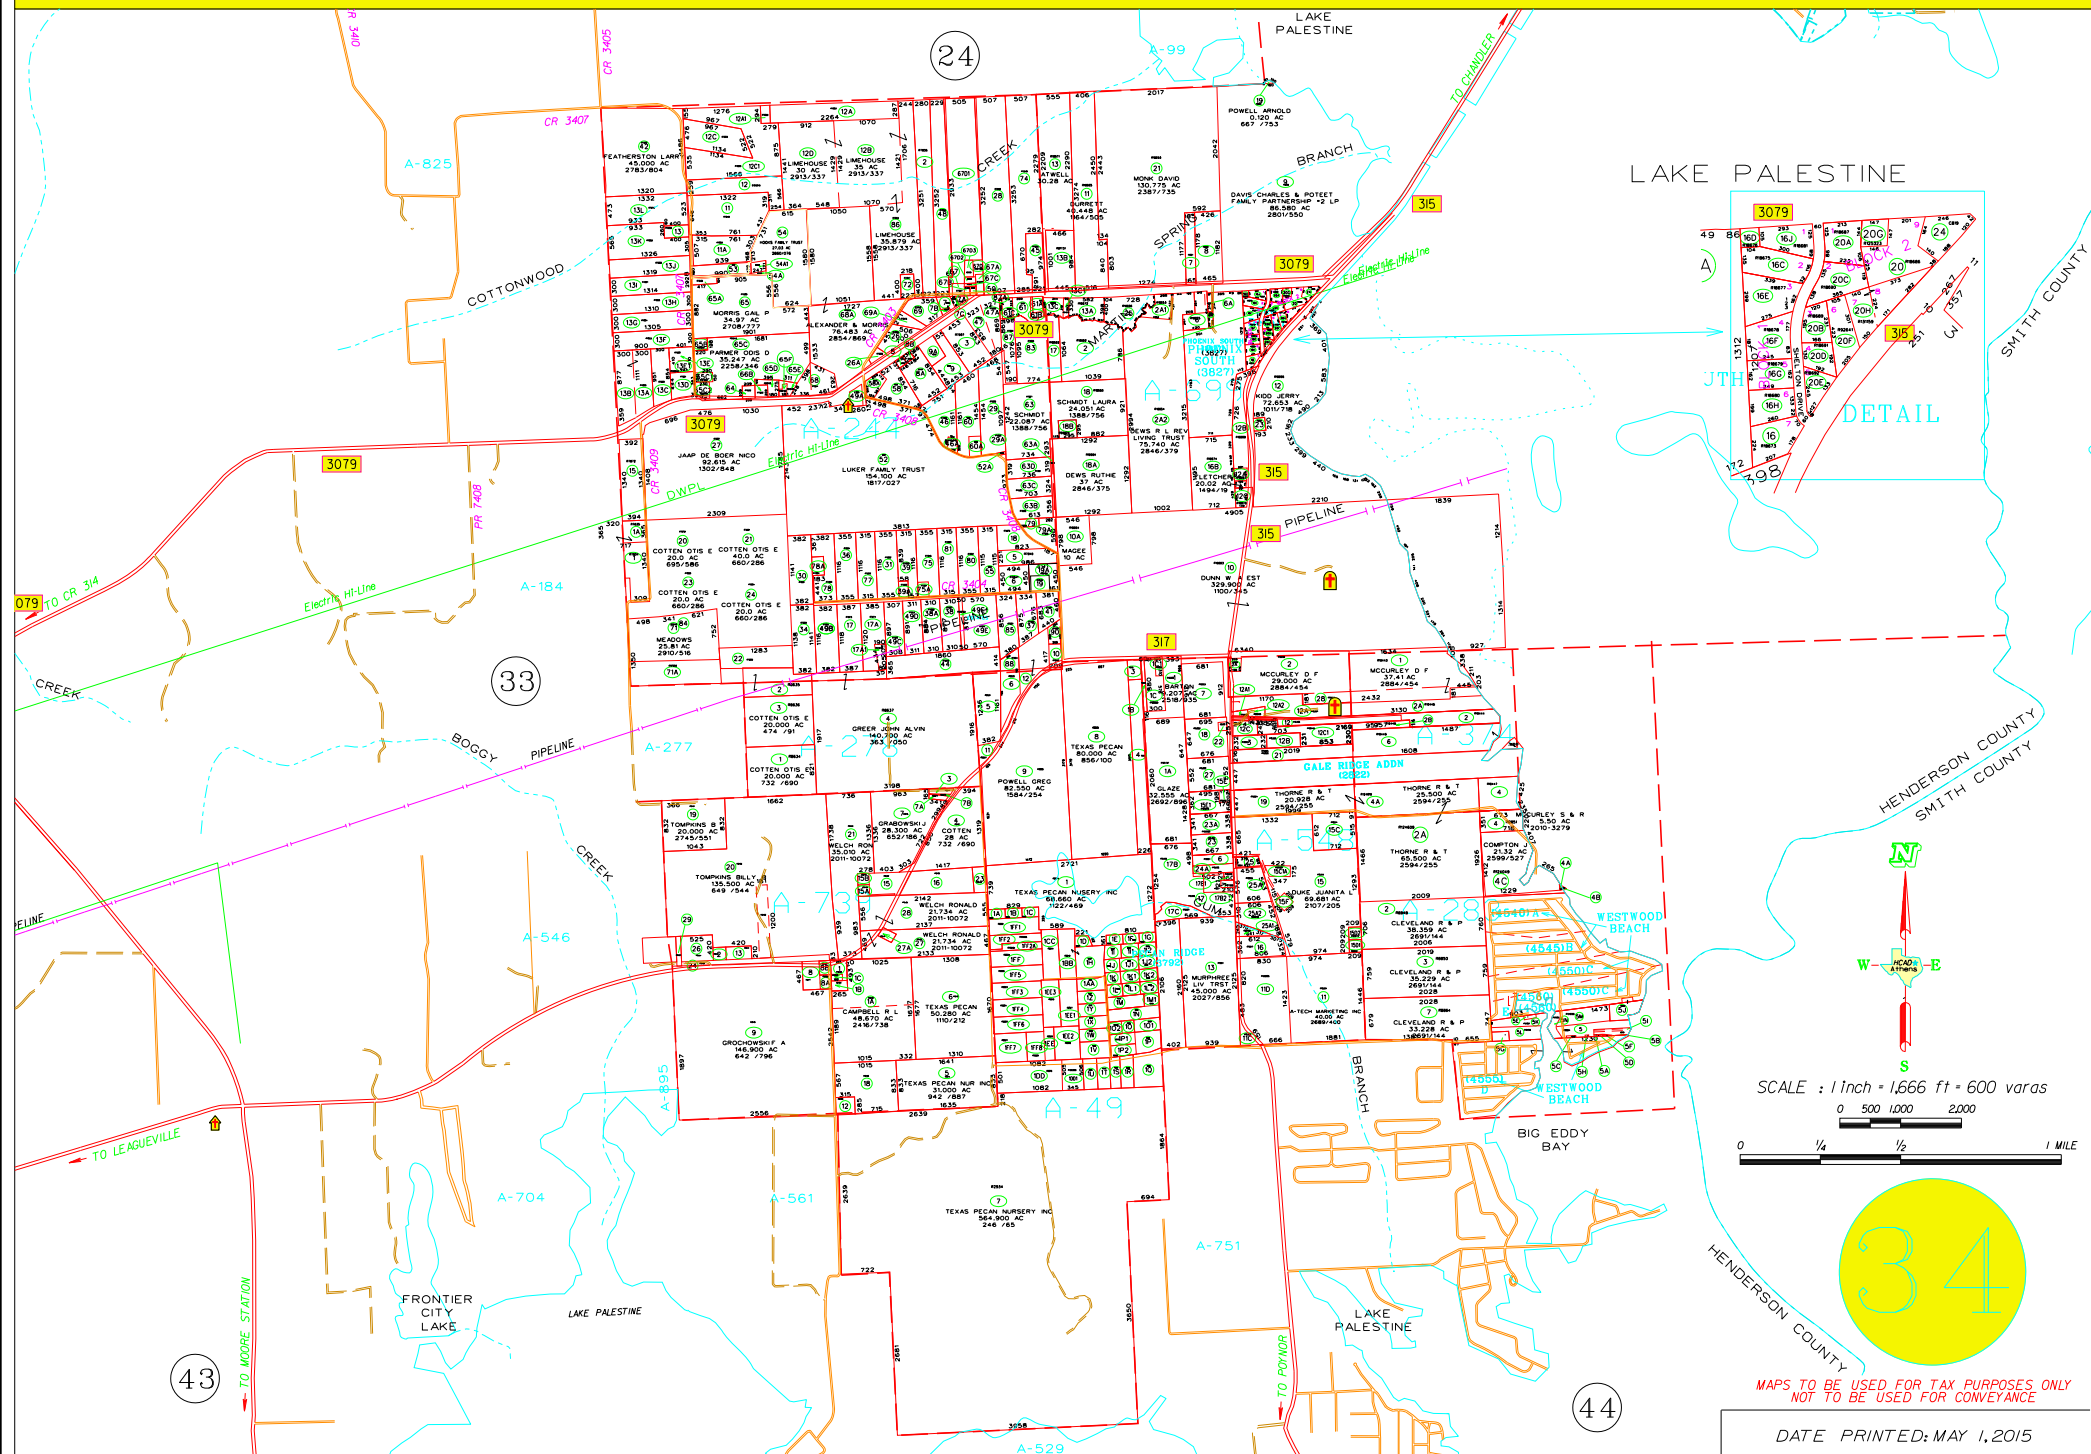

HENDERSON COUNTY APPRAISAL DISTRICT - BROWNSBORO ISD

SCALE : 1 inch = 1,666 ft = 600 varas  
0 500 1000 2000  
0 1/4 1/2 1 MILE

34

MAPS TO BE USED FOR TAX PURPOSES ONLY  
NOT TO BE USED FOR CONVEYANCE

DATE PRINTED: MAY 1, 2015