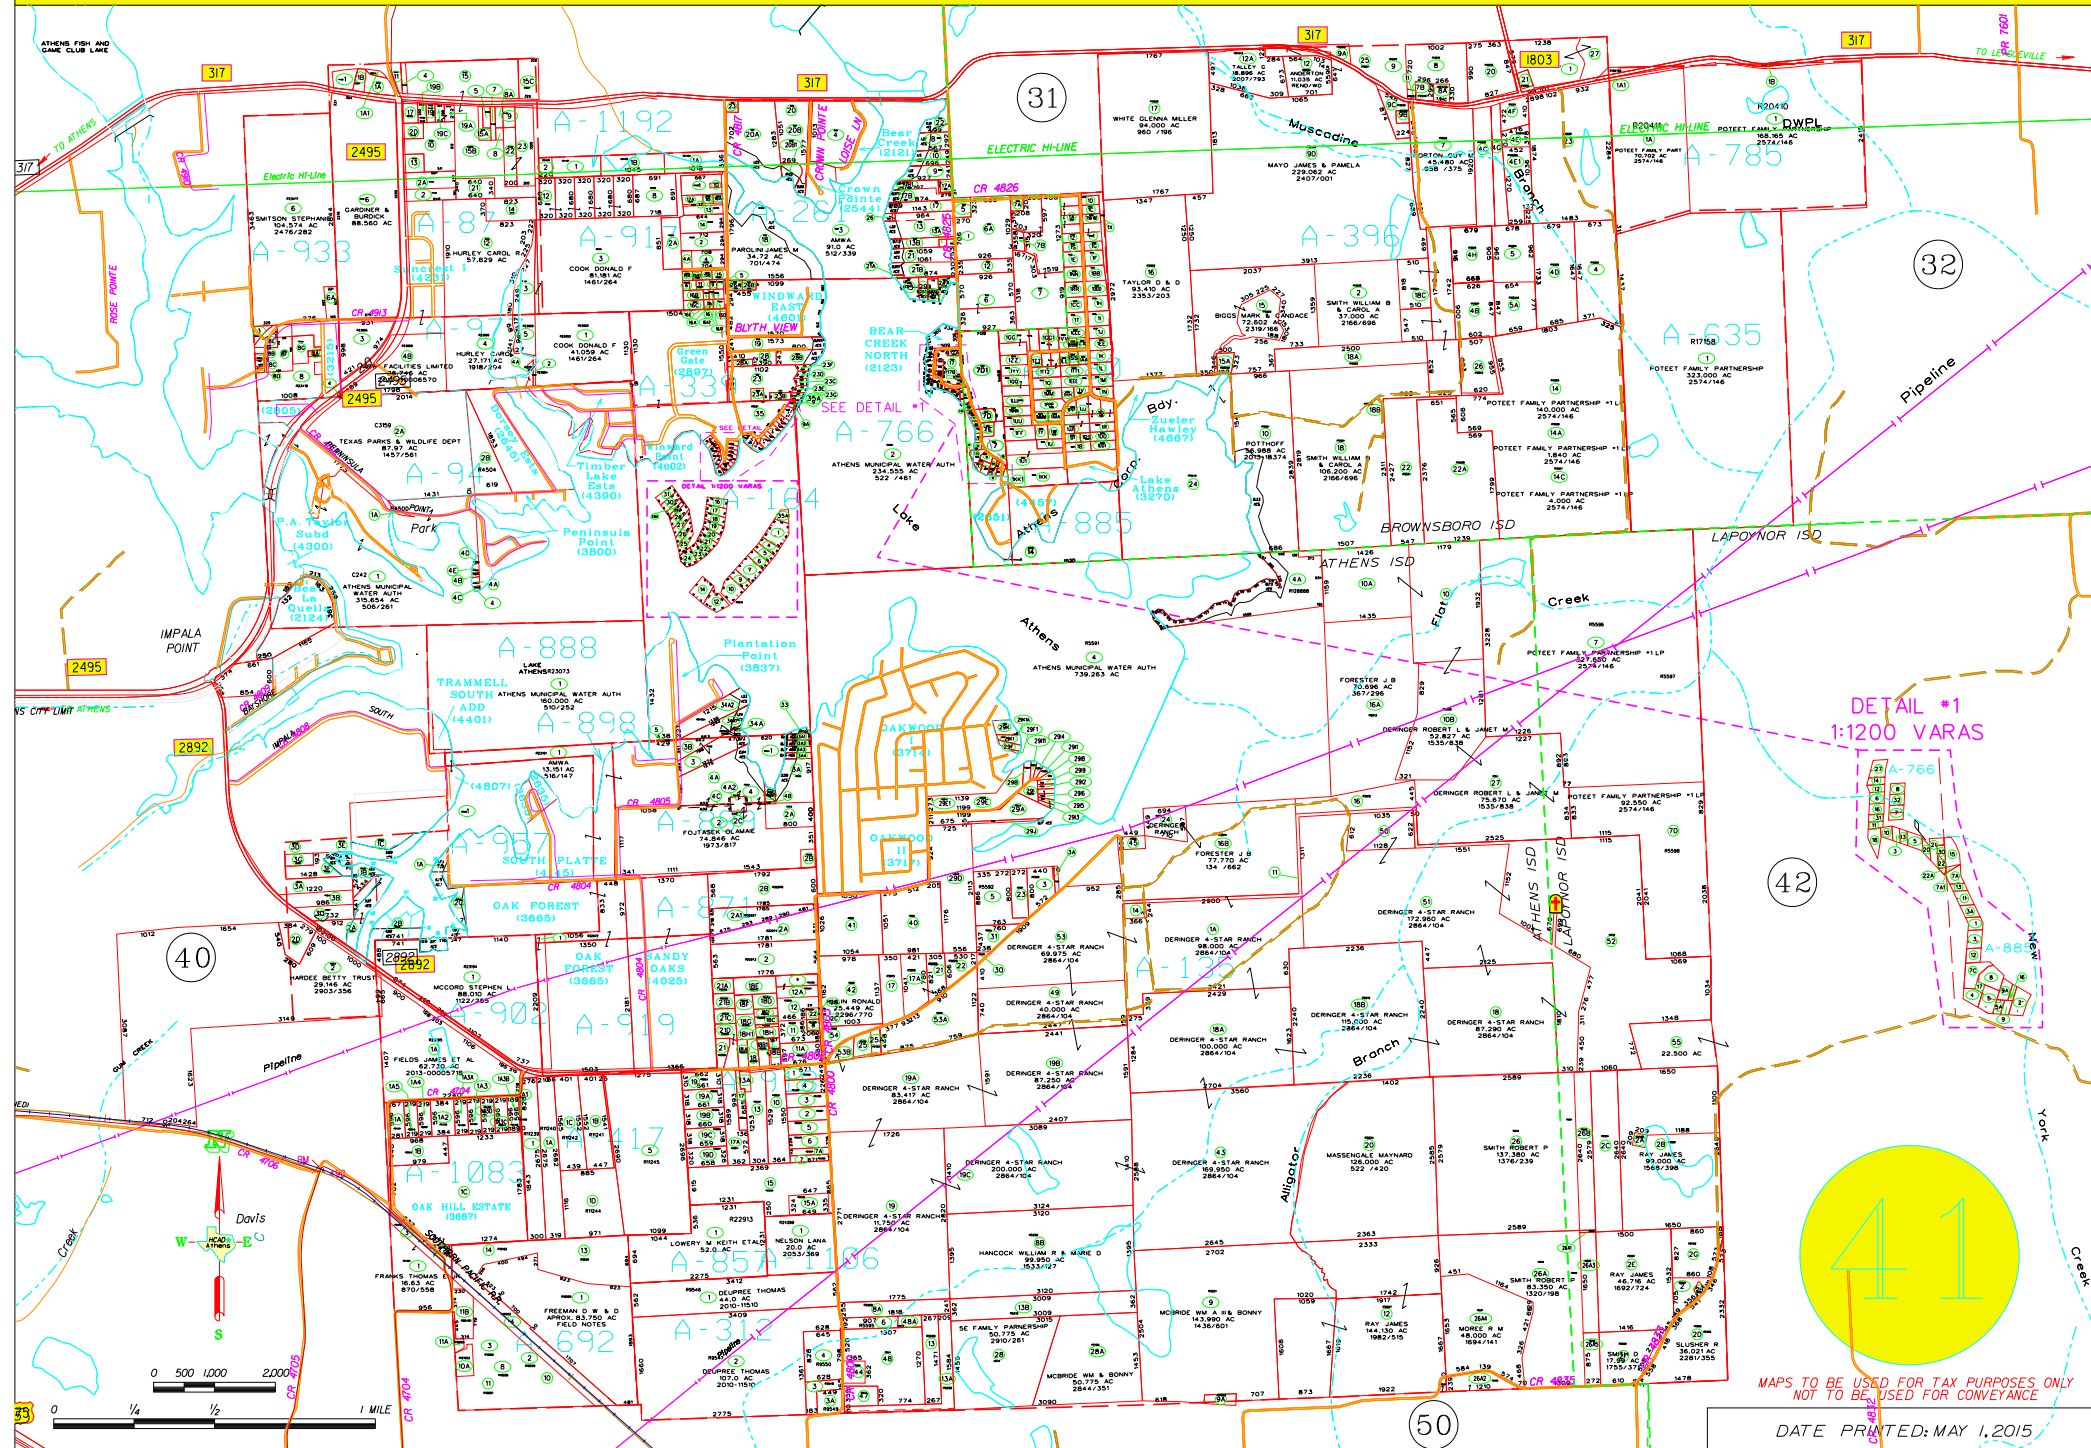

HENDERSON COUNTY APPRAISAL DISTRICT - ATHENS, BROWNSBORO, LAPOYOR ISD (partial)

DETAIL #1
1:1200 VARAS

41

MAPS TO BE USED FOR TAX PURPOSES ONLY
NOT TO BE USED FOR CONVEYANCE

DATE PRINTED: MAY 1, 2015