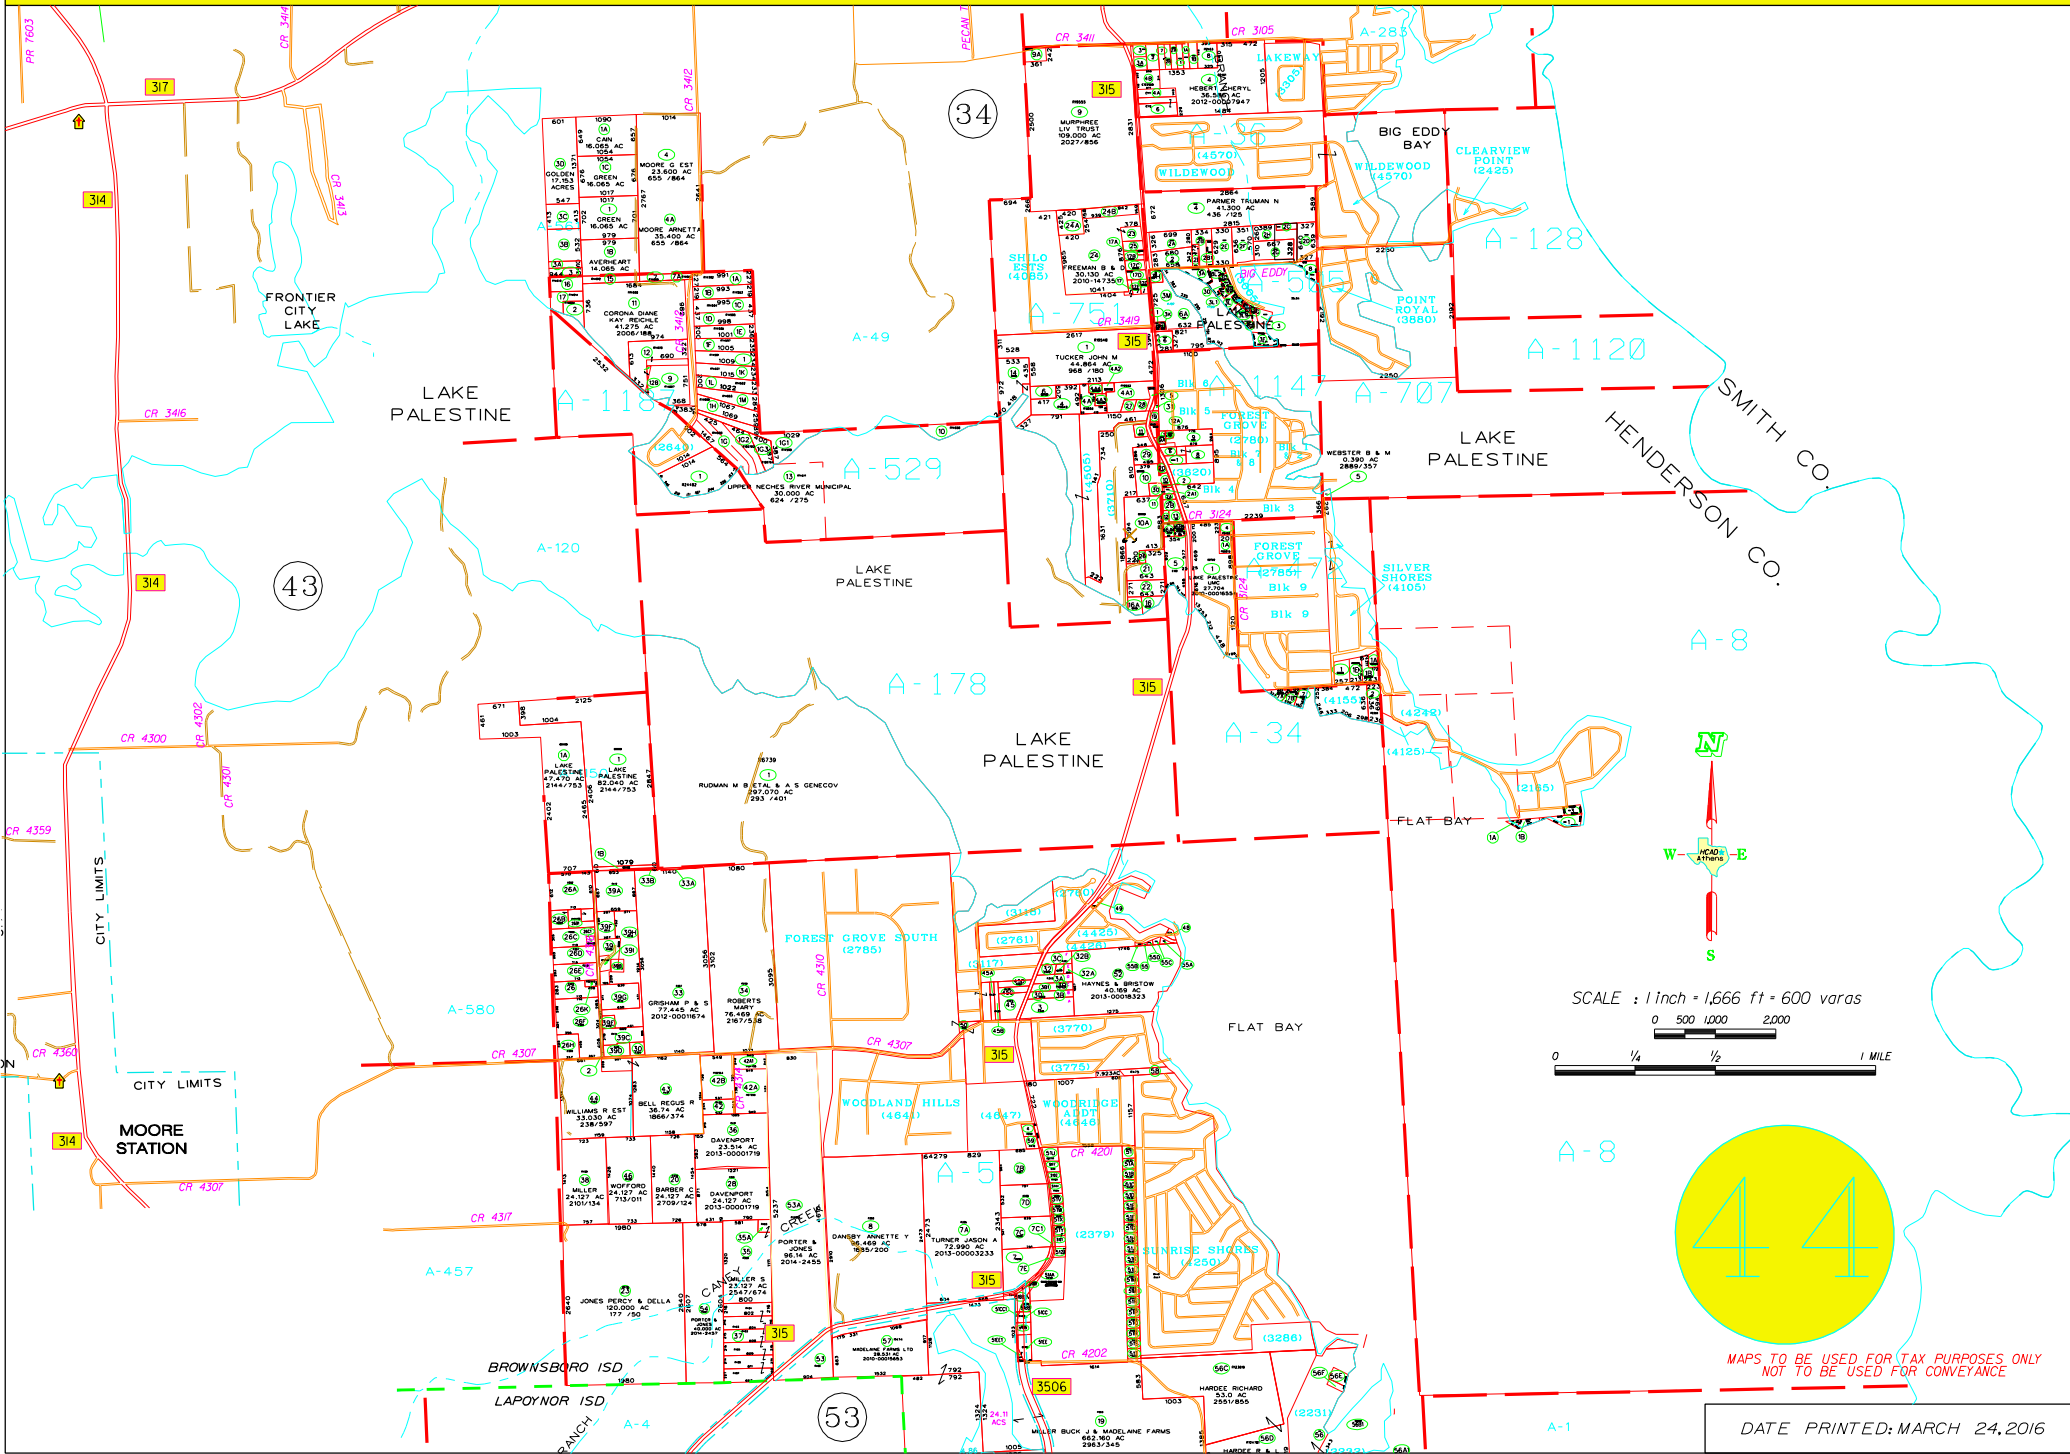

HENDERSON COUNTY APPRAISAL DISTRICT - BROWNSBORO ISD

MAPS TO BE USED FOR TAX PURPOSES ONLY
NOT TO BE USED FOR CONVEYANCE

DATE PRINTED: MARCH 24, 2016