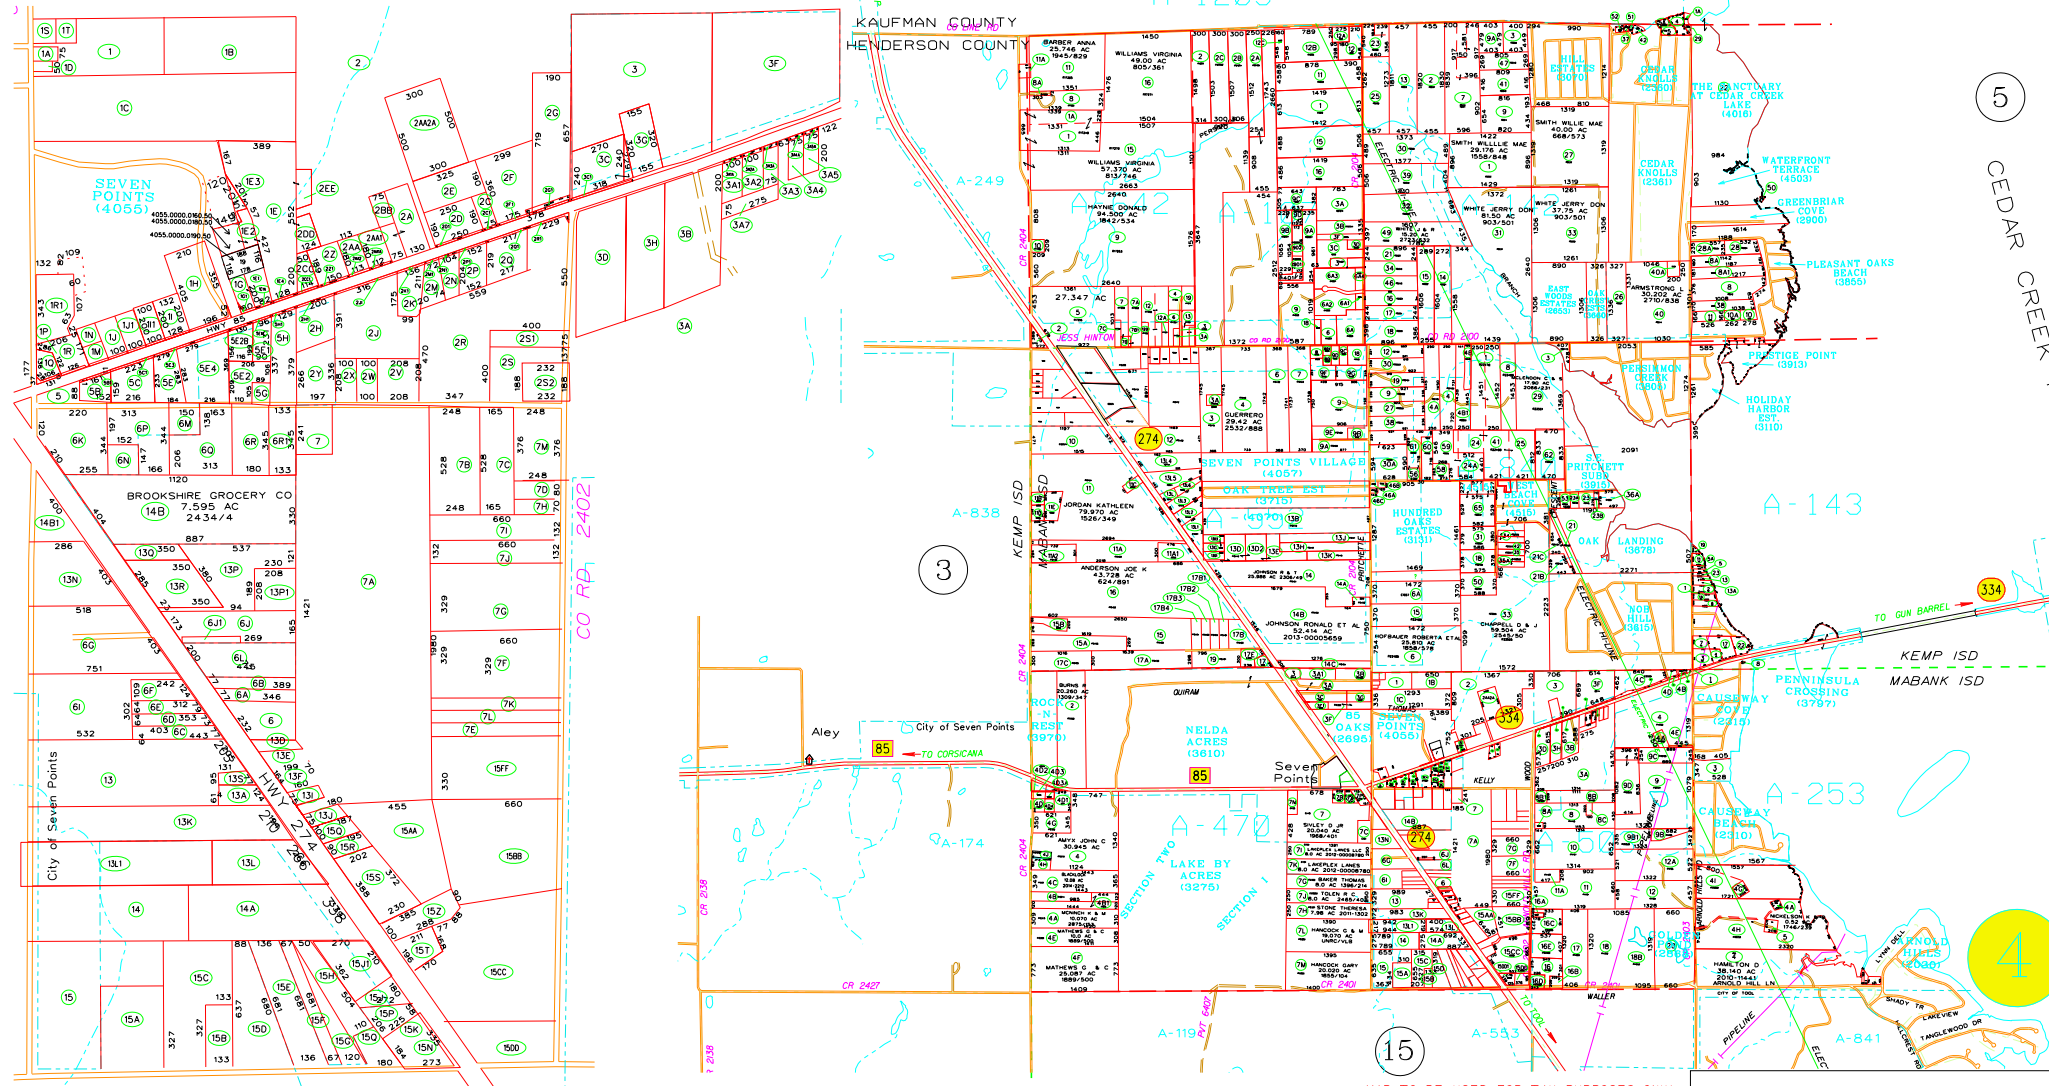

# HENDERSON COUNTY APPRAISAL DISTRICT - KEMP ISD & MABANK ISD

KAUFMAN COUNTY CO.  
HENDERSON COUNTY CO.

MAP TO BE USED FOR TAX PURPOSES ONLY  
NOT TO BE USED FOR CONVEYANCE

DATE PRINTED: MAY 1, 2015