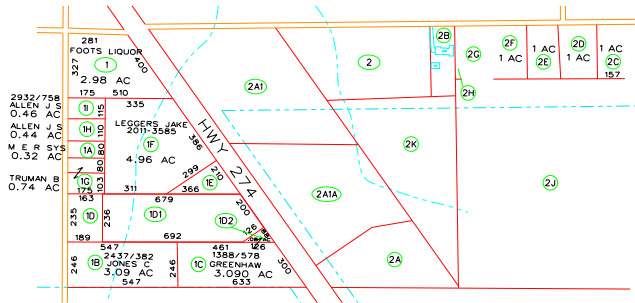

# HENDERSON COUNTY APPRAISAL DISTRICT - KEMP ISD & MABANK ISD

KAUFMAN COUNTY CO.  
HENDERSON COUNTY CO.

MAP TO BE USED FOR TAX PURPOSES ONLY  
NOT TO BE USED FOR CONVEYANCE

DATE PRINTED: MAY 1, 2015