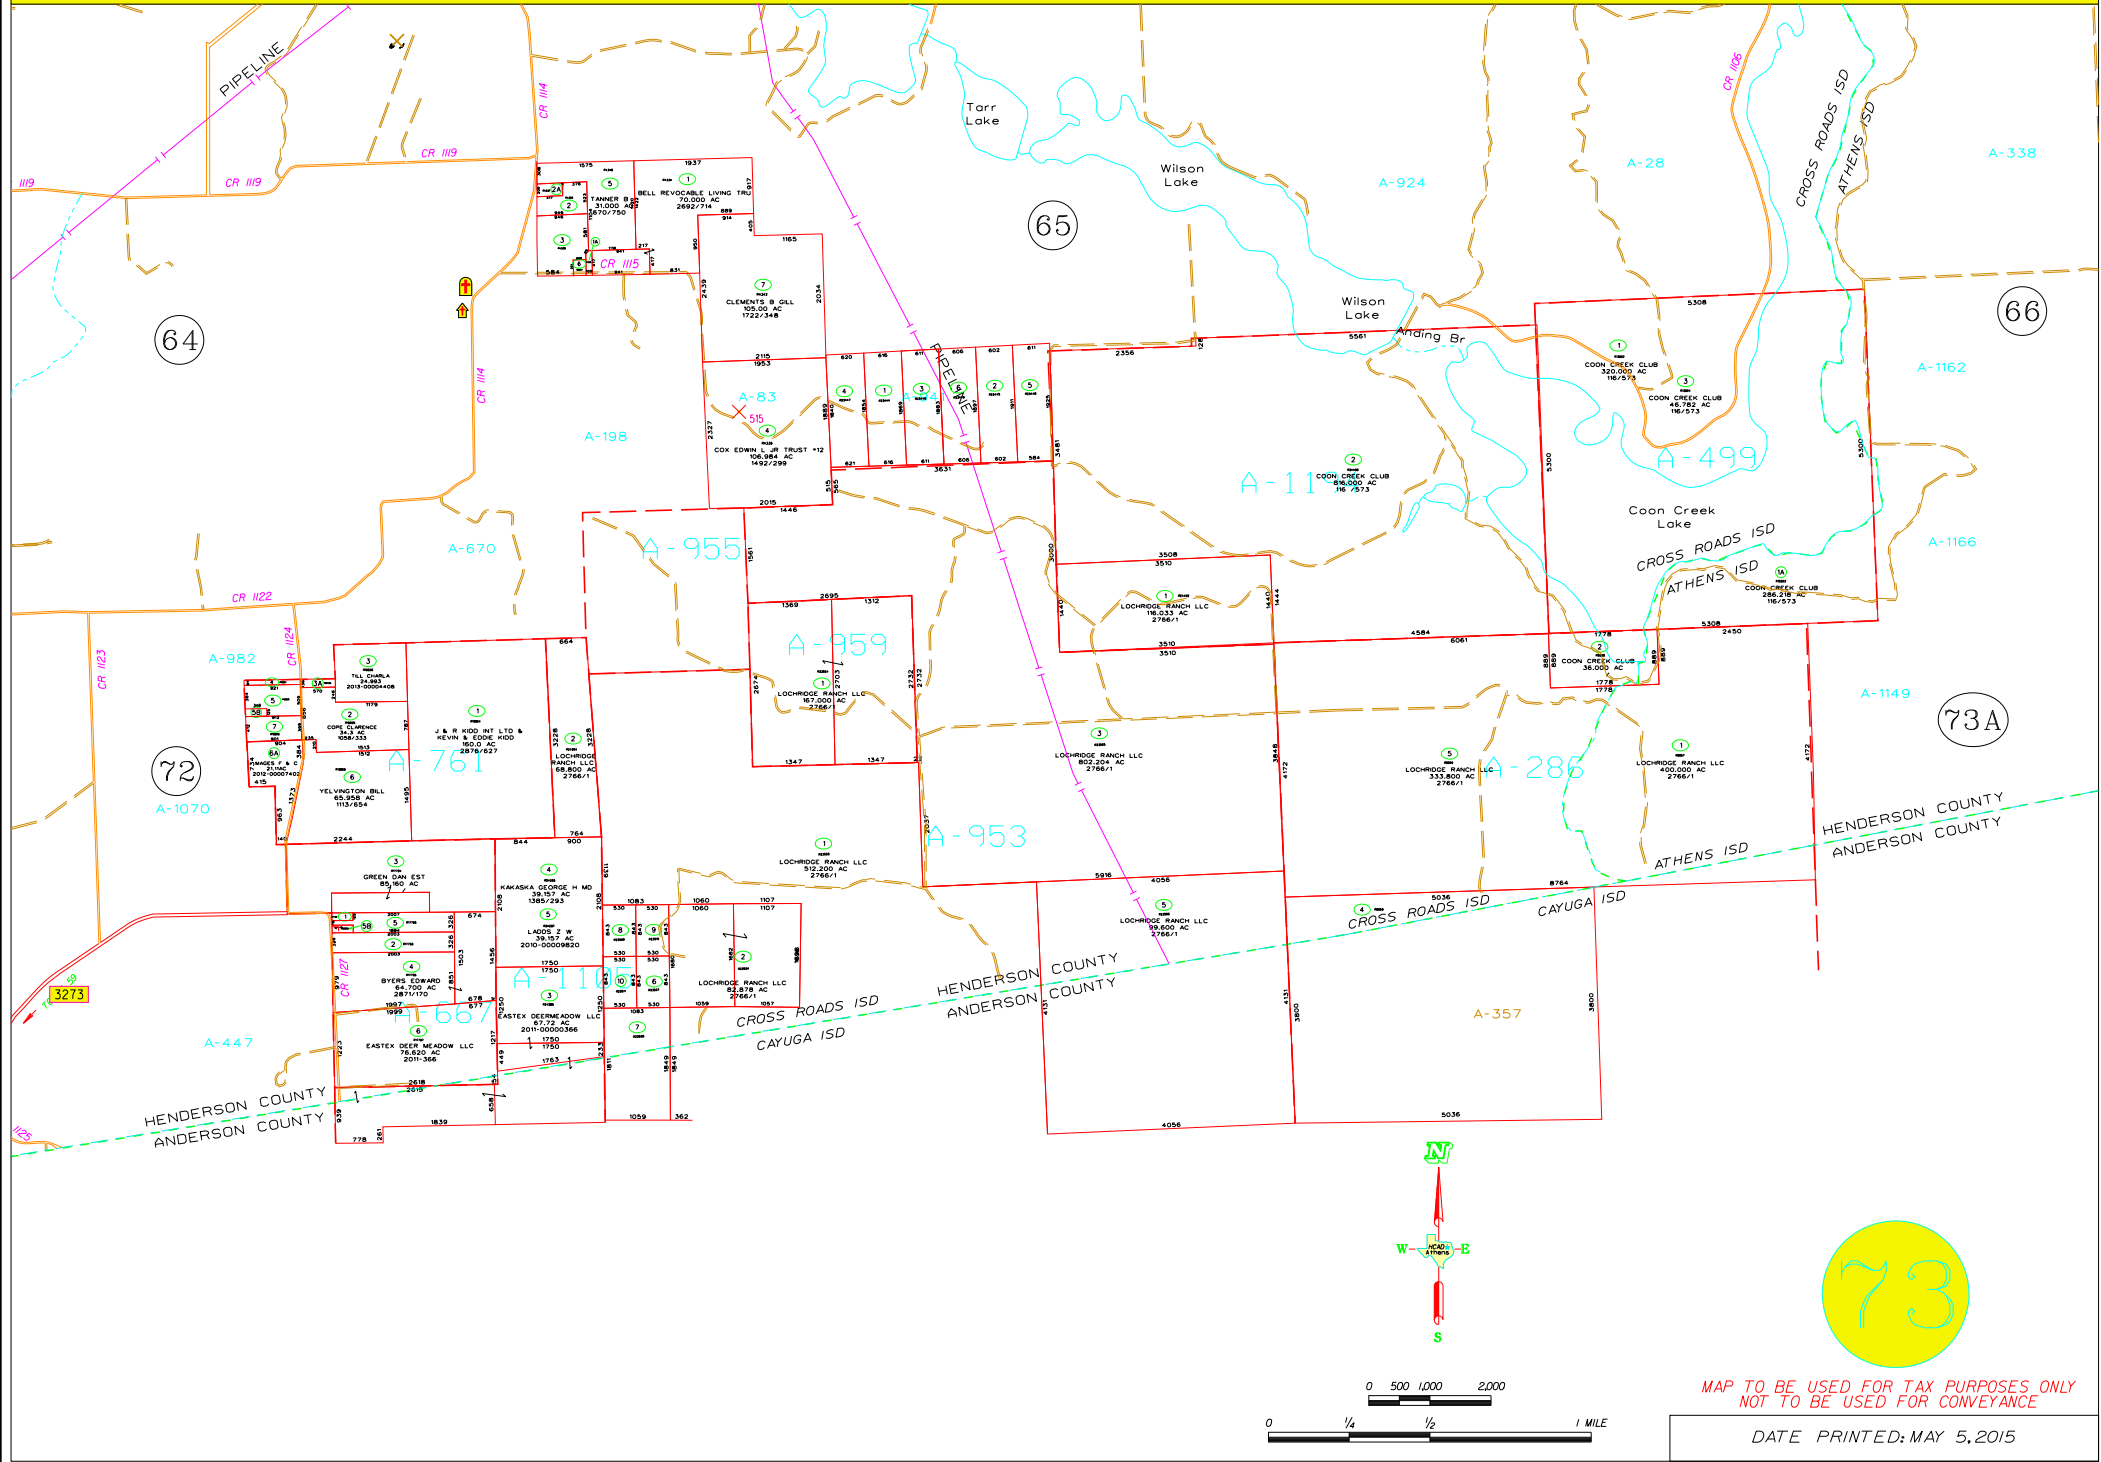

HENDERSON COUNTY APPRAISAL DISTRICT - CROSS ROADS & ATHENS ISD

MAP TO BE USED FOR TAX PURPOSES ONLY
NOT TO BE USED FOR CONVEYANCE

DATE PRINTED: MAY 5, 2015