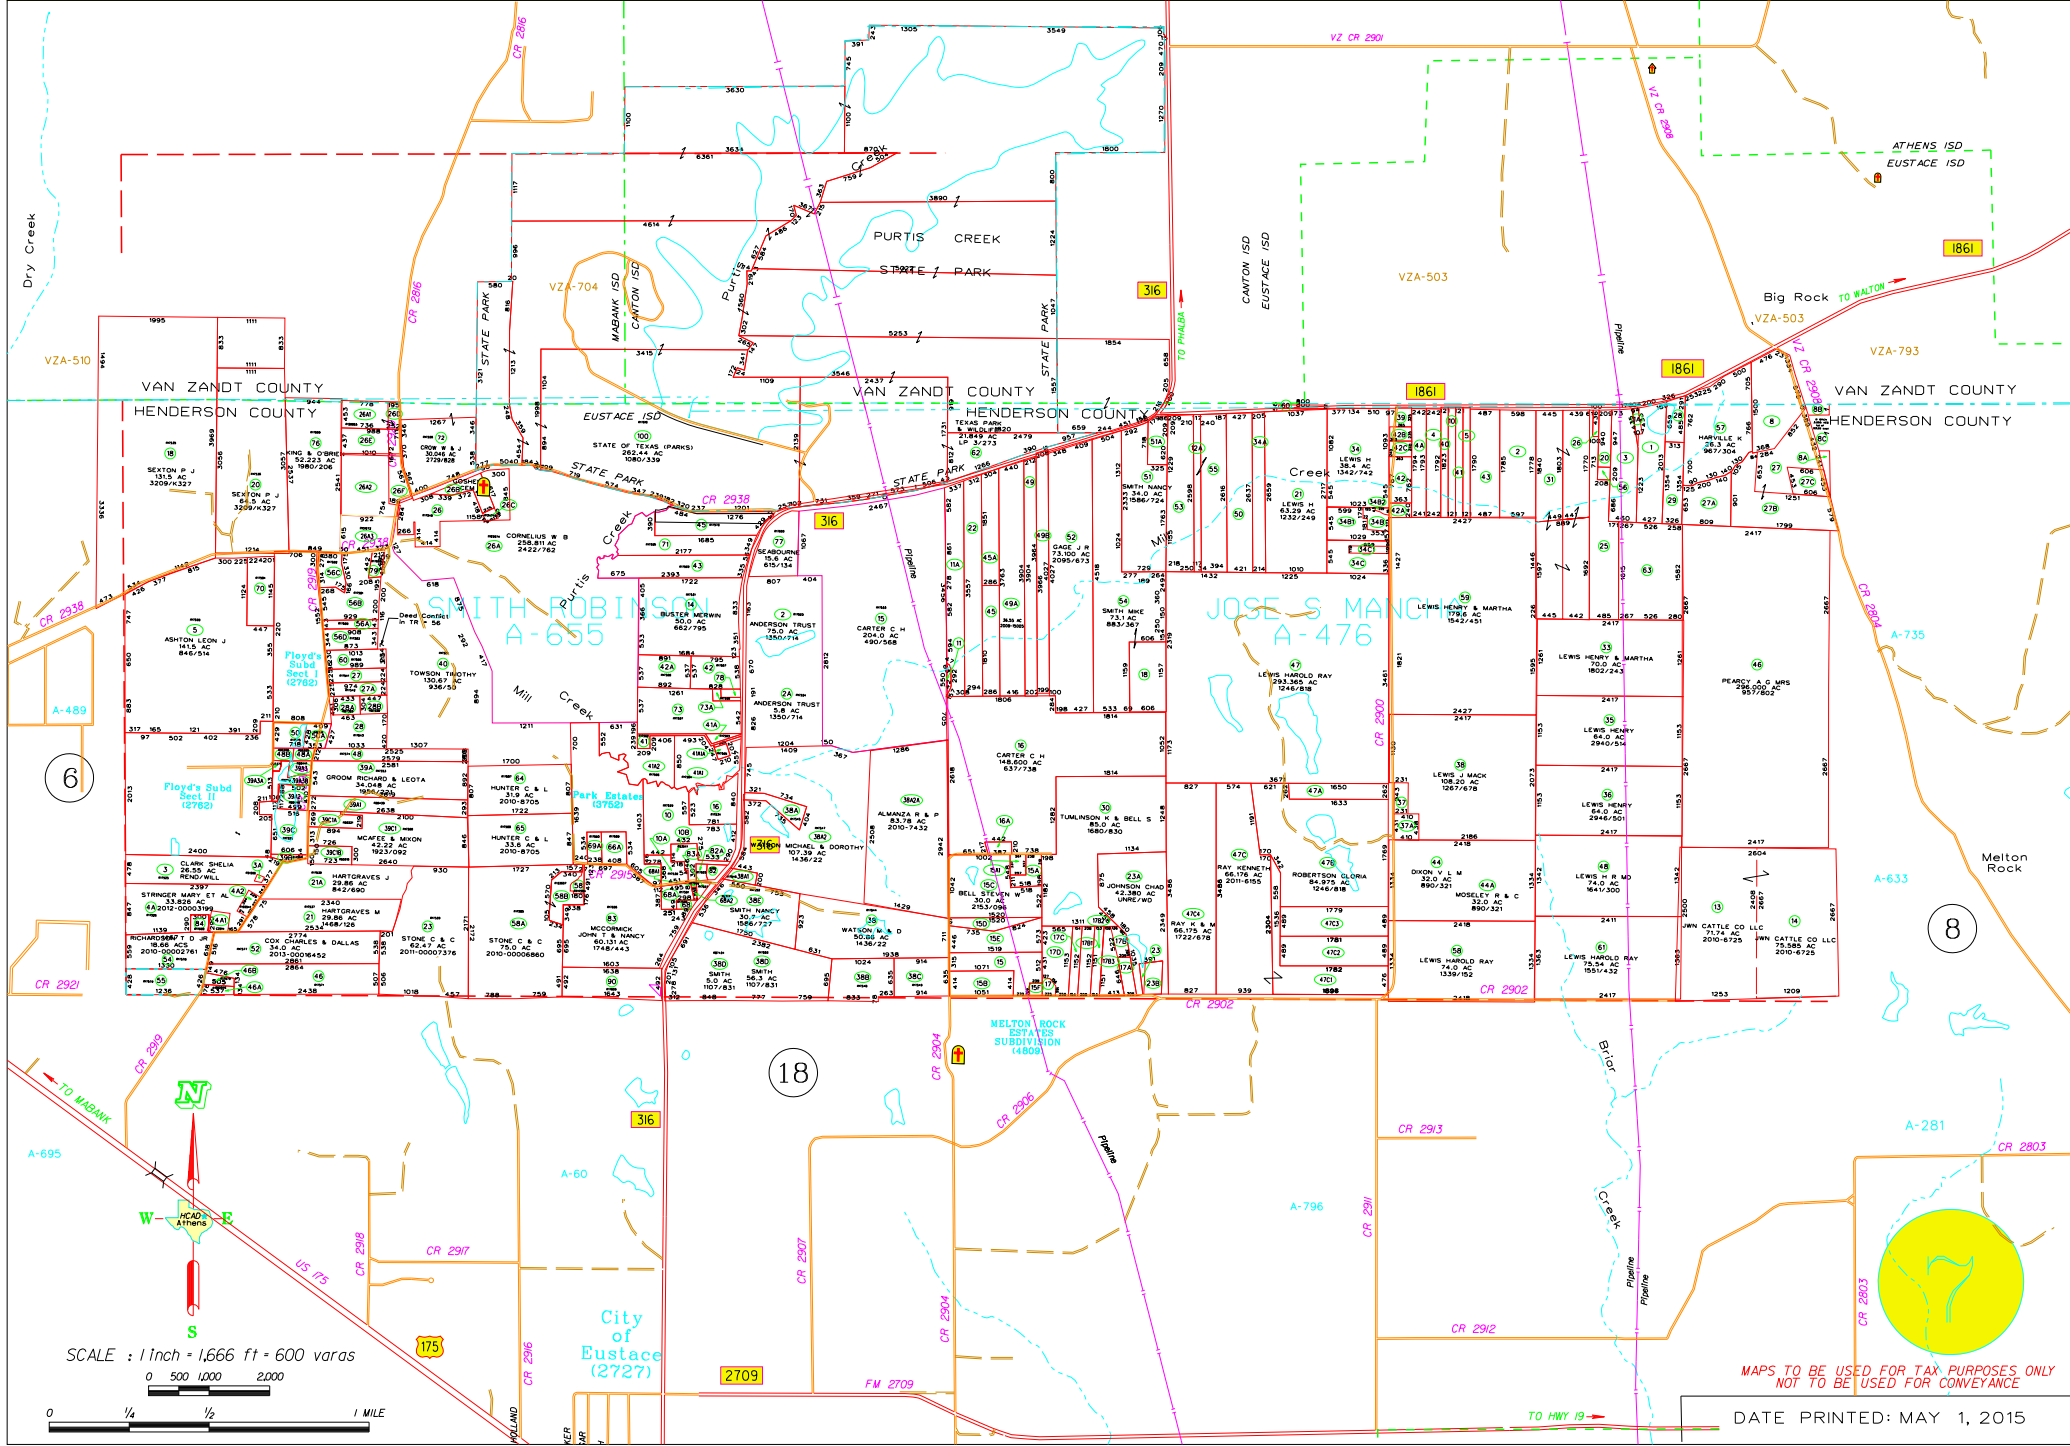

HENDERSON COUNTY APPRAISAL DISTRICT - BUSTACE ISD

SCALE : 1 inch = 1,666 ft - 600 varas

MAPS TO BE USED FOR TAX PURPOSES ONLY
NOT TO BE USED FOR CONVEYANCE

DATE PRINTED: MAY 1, 2015