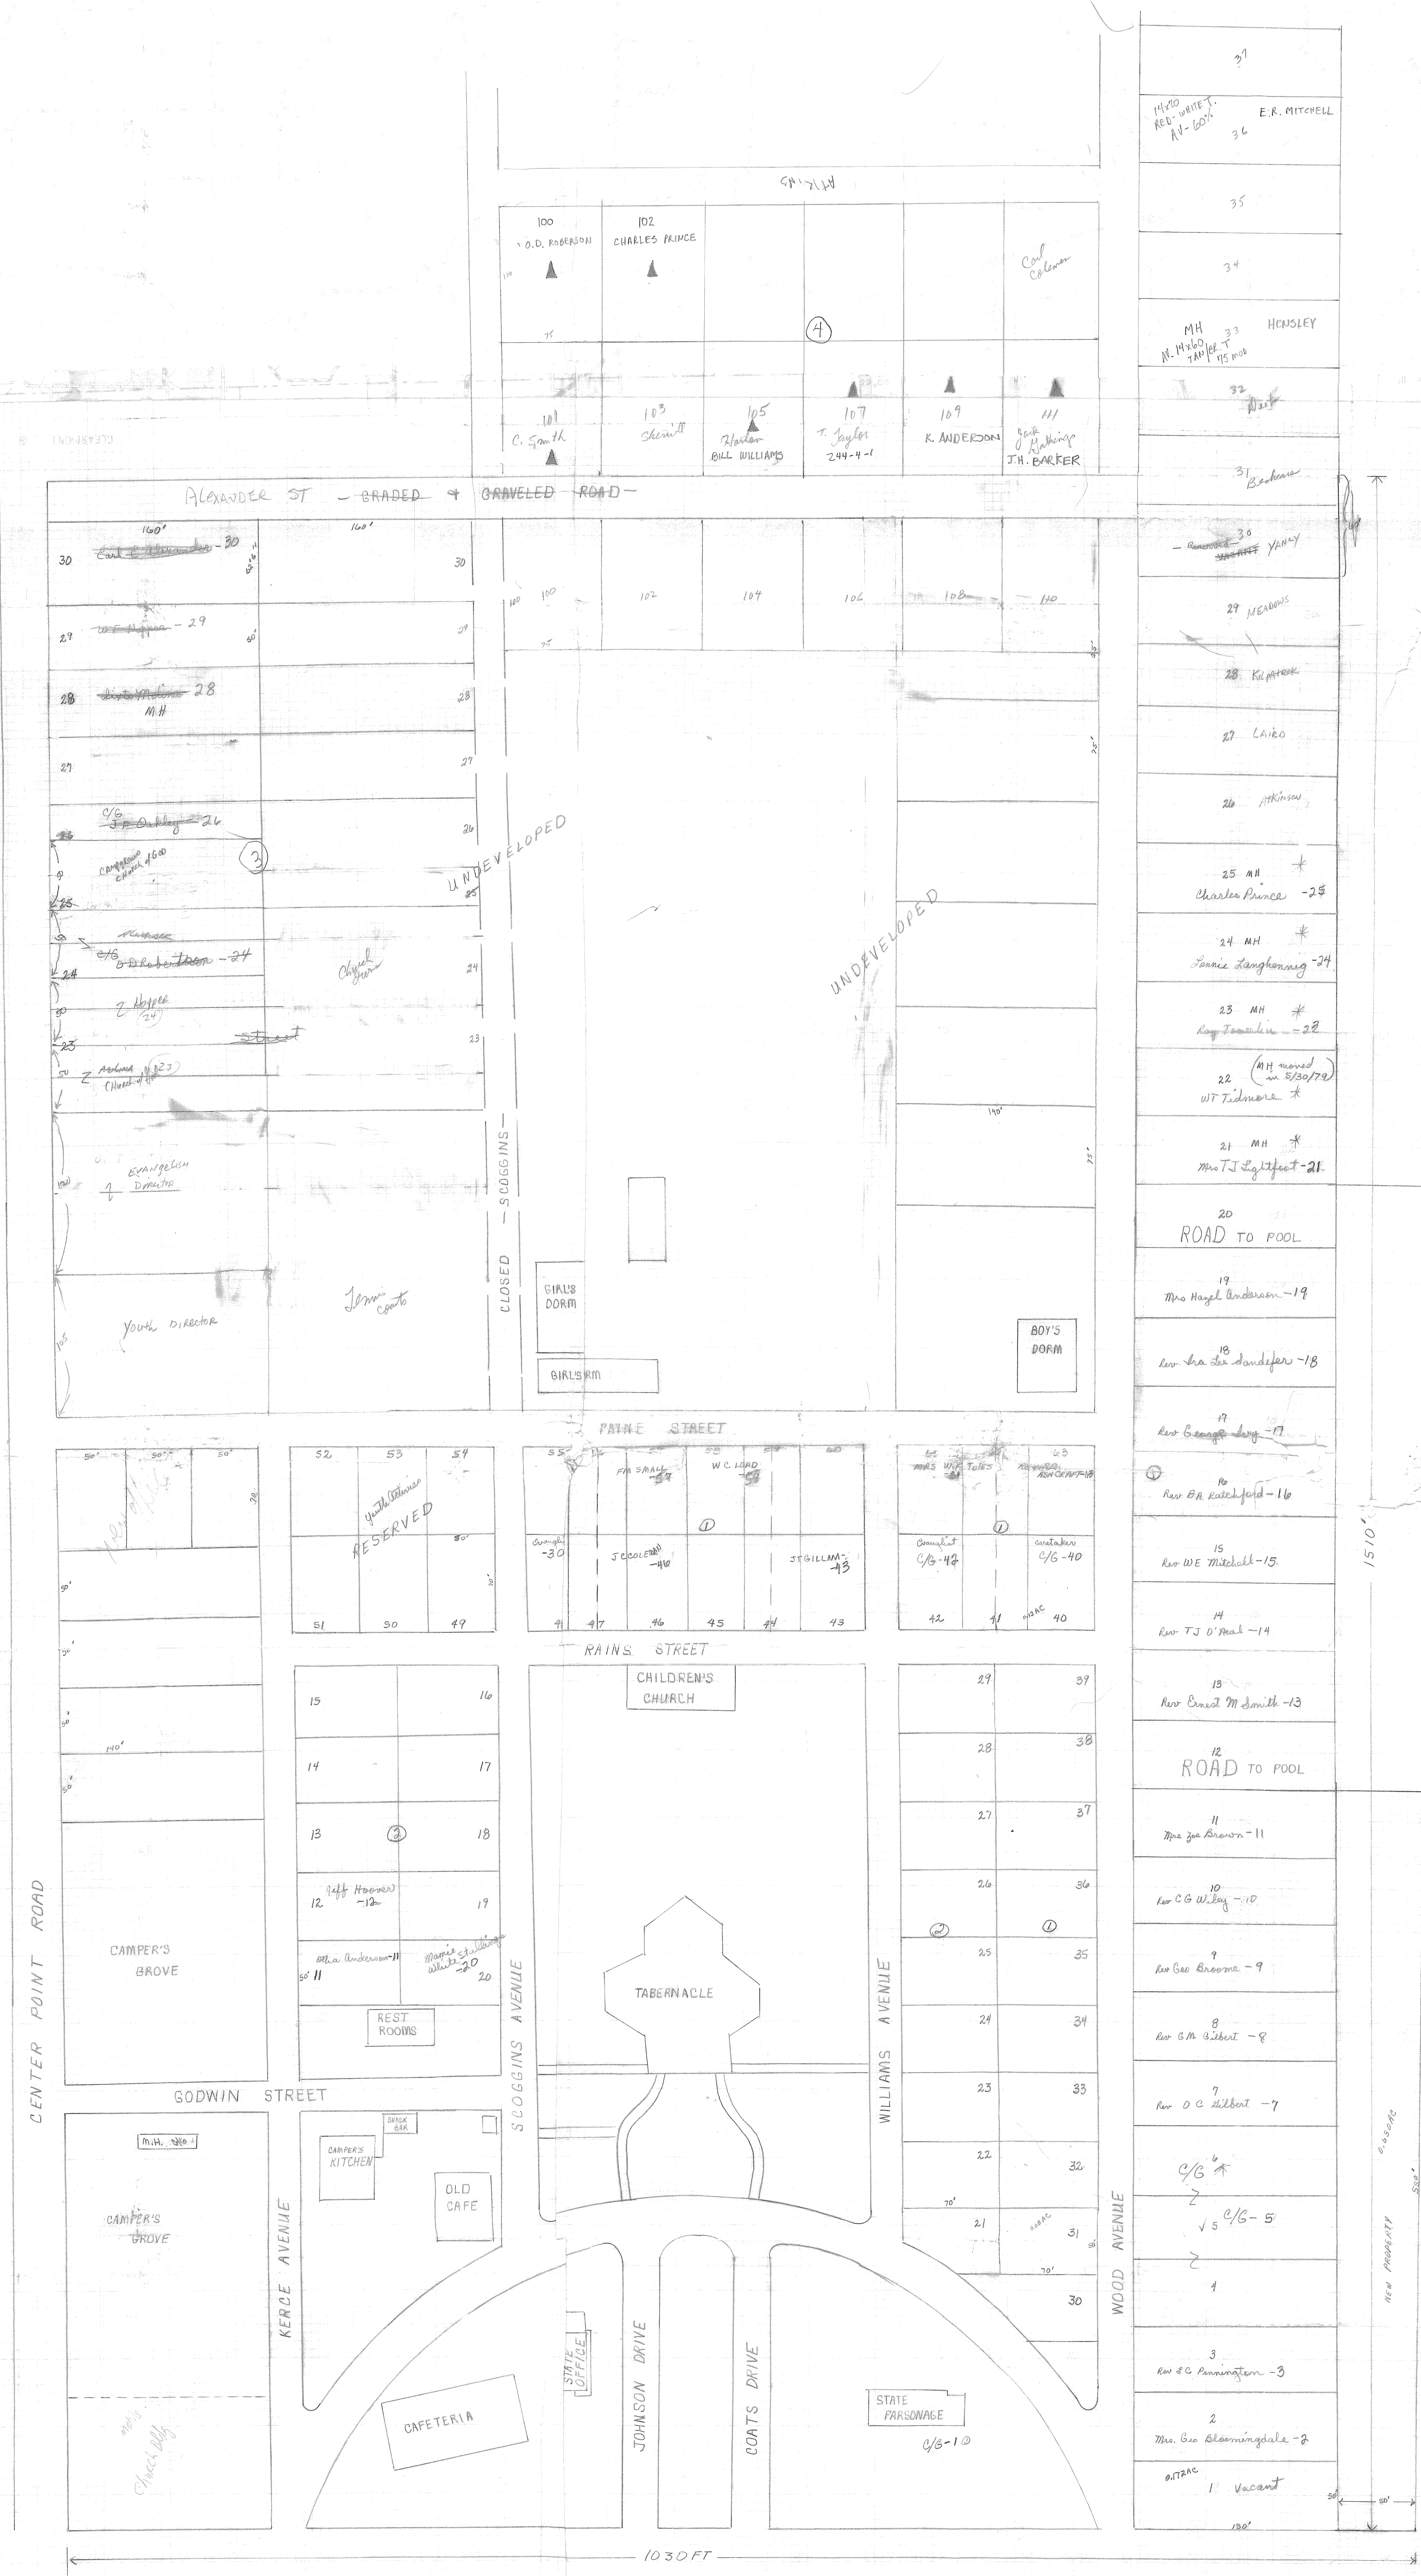

SOUTH
NORTH
SCALE: 1" = 50'

CHURCH OF GOD CAMPGROUND
5-30-79