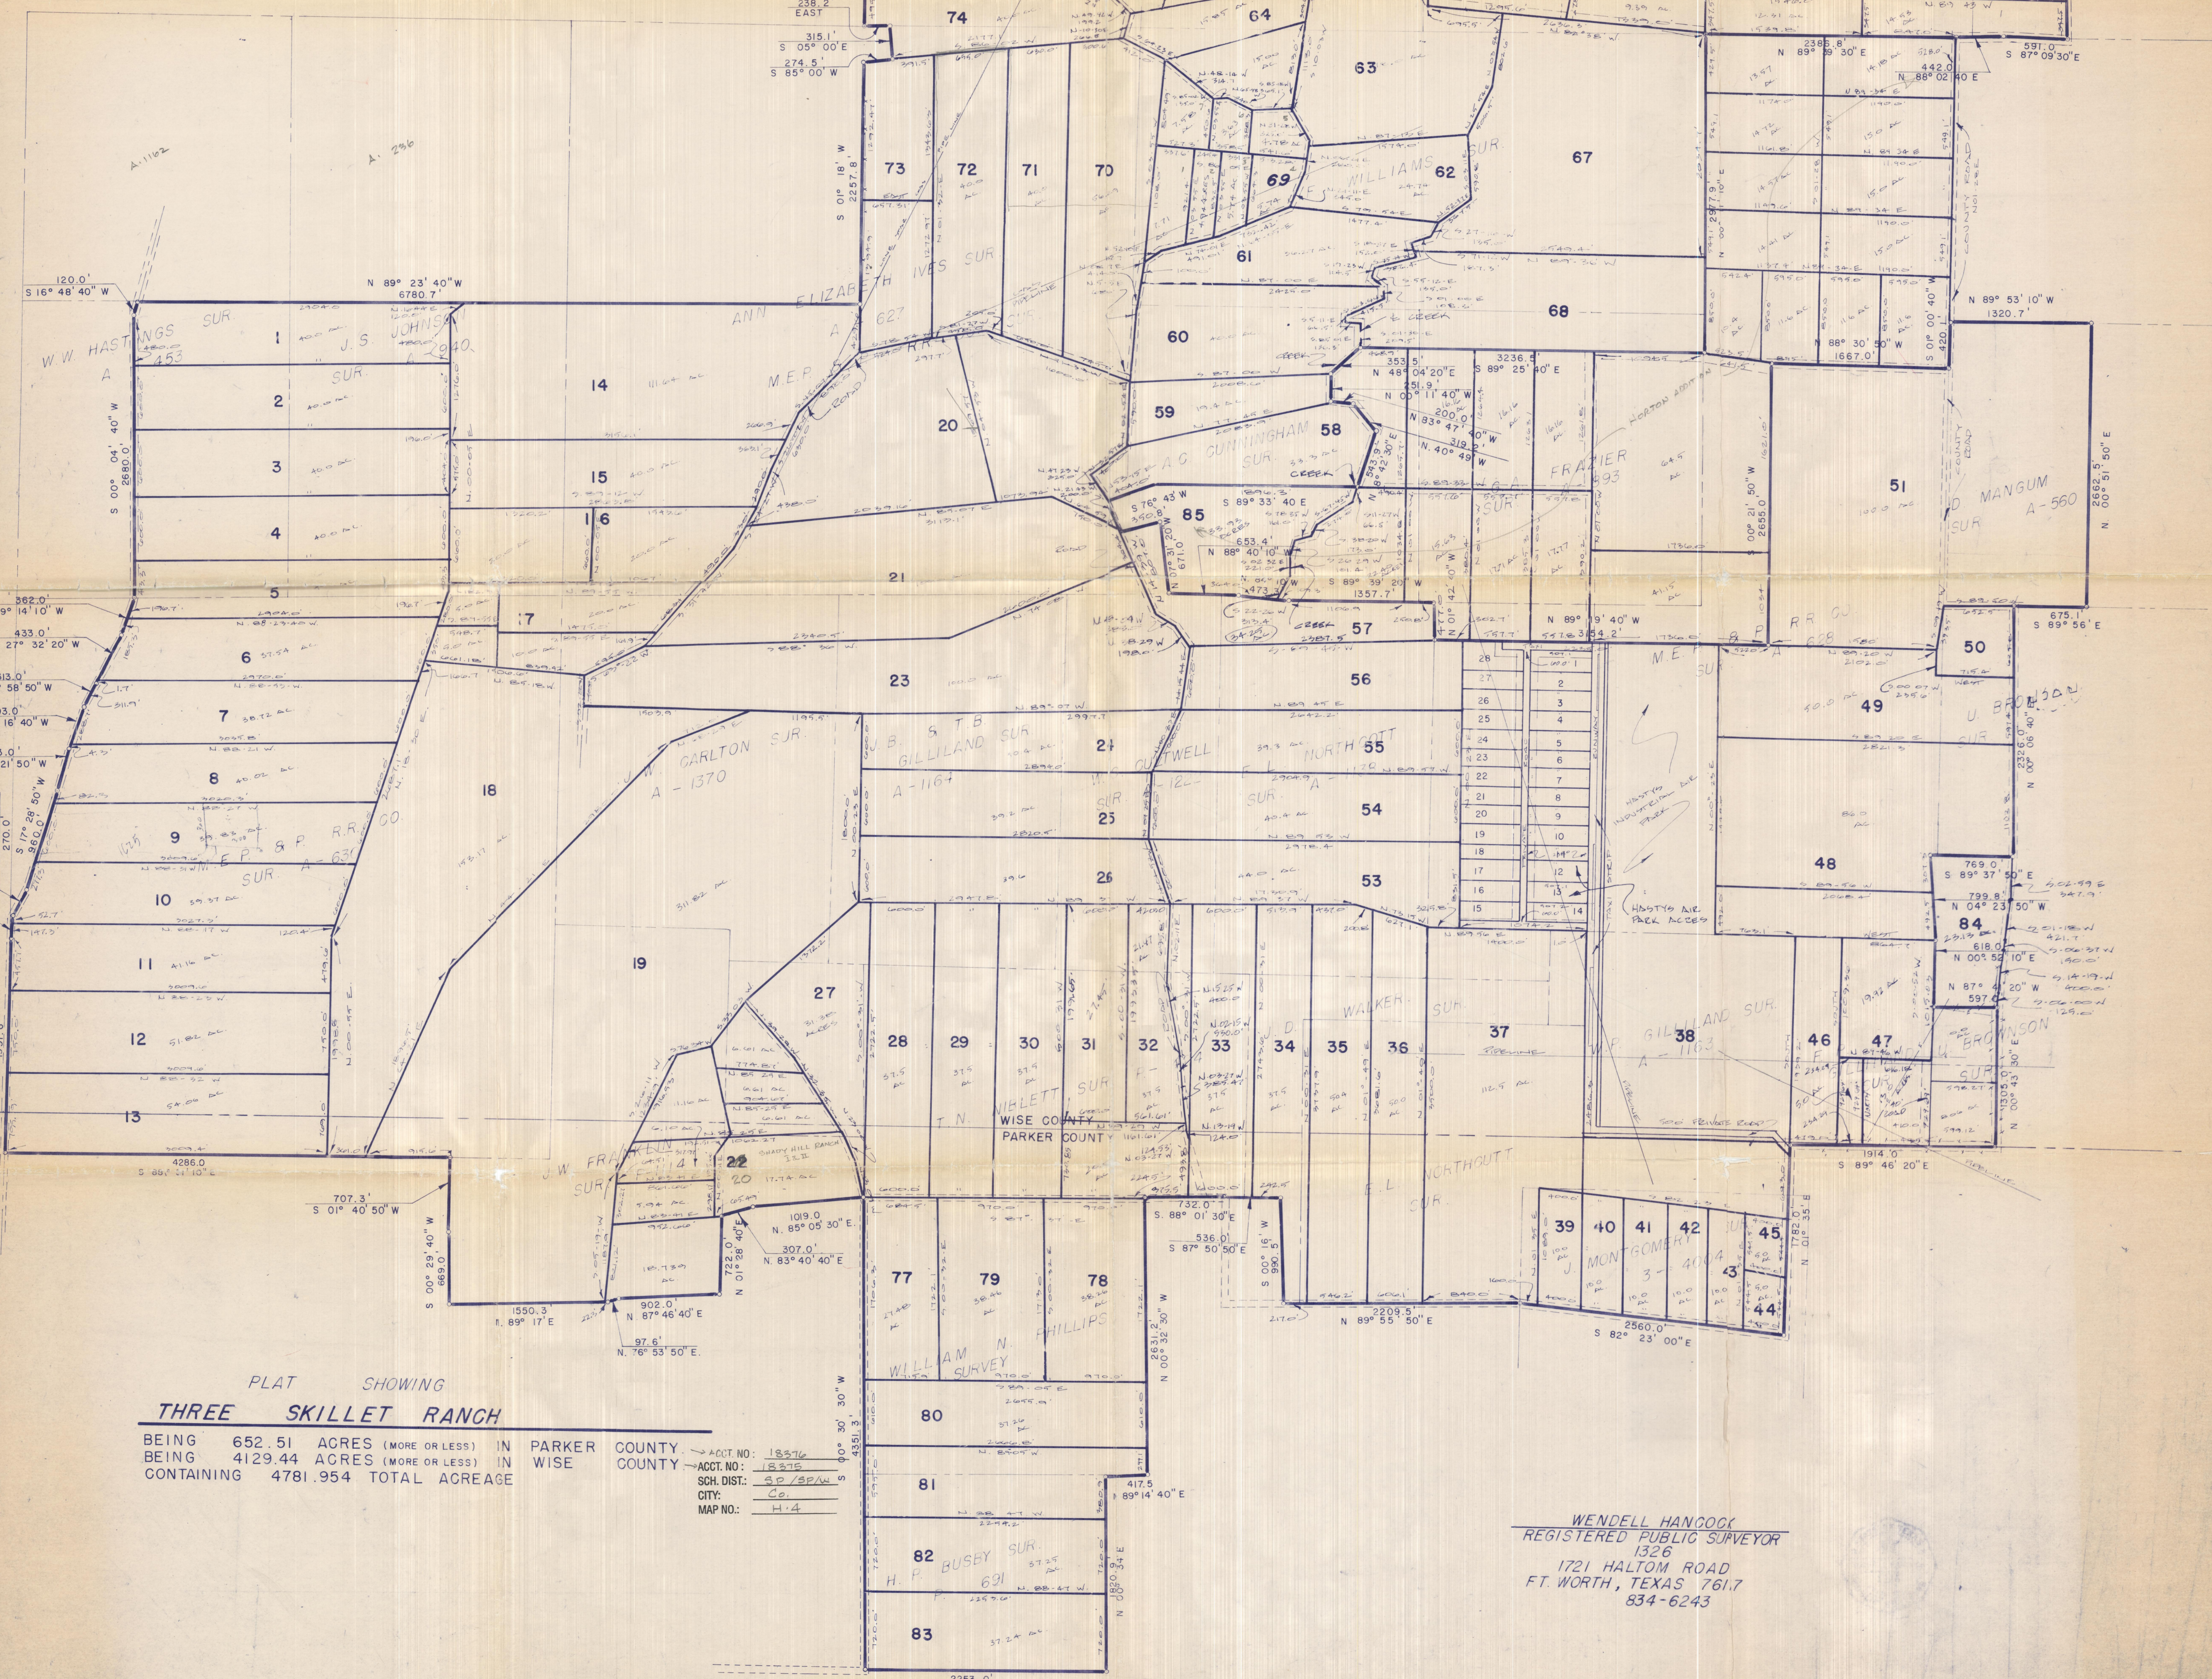

VICINITY MAP  
(not to scale)

PLAT SHOWING  
**THREE SKILLET RANCH**

BEING 652.51 ACRES (MORE OR LESS) IN PARKER COUNTY  
BEING 4129.44 ACRES (MORE OR LESS) IN WISE COUNTY  
CONTAINING 4781.954 TOTAL ACREAGE

ACCT. NO.: 18576  
SCH. DIST.: 50/SPAN  
CITY: Co.  
MAP NO.: H-4

WENDELL HANGOOK  
REGISTERED PUBLIC SURVEYOR  
1326  
1721 HALTOM ROAD  
FT. WORTH, TEXAS 761.7  
834-6243