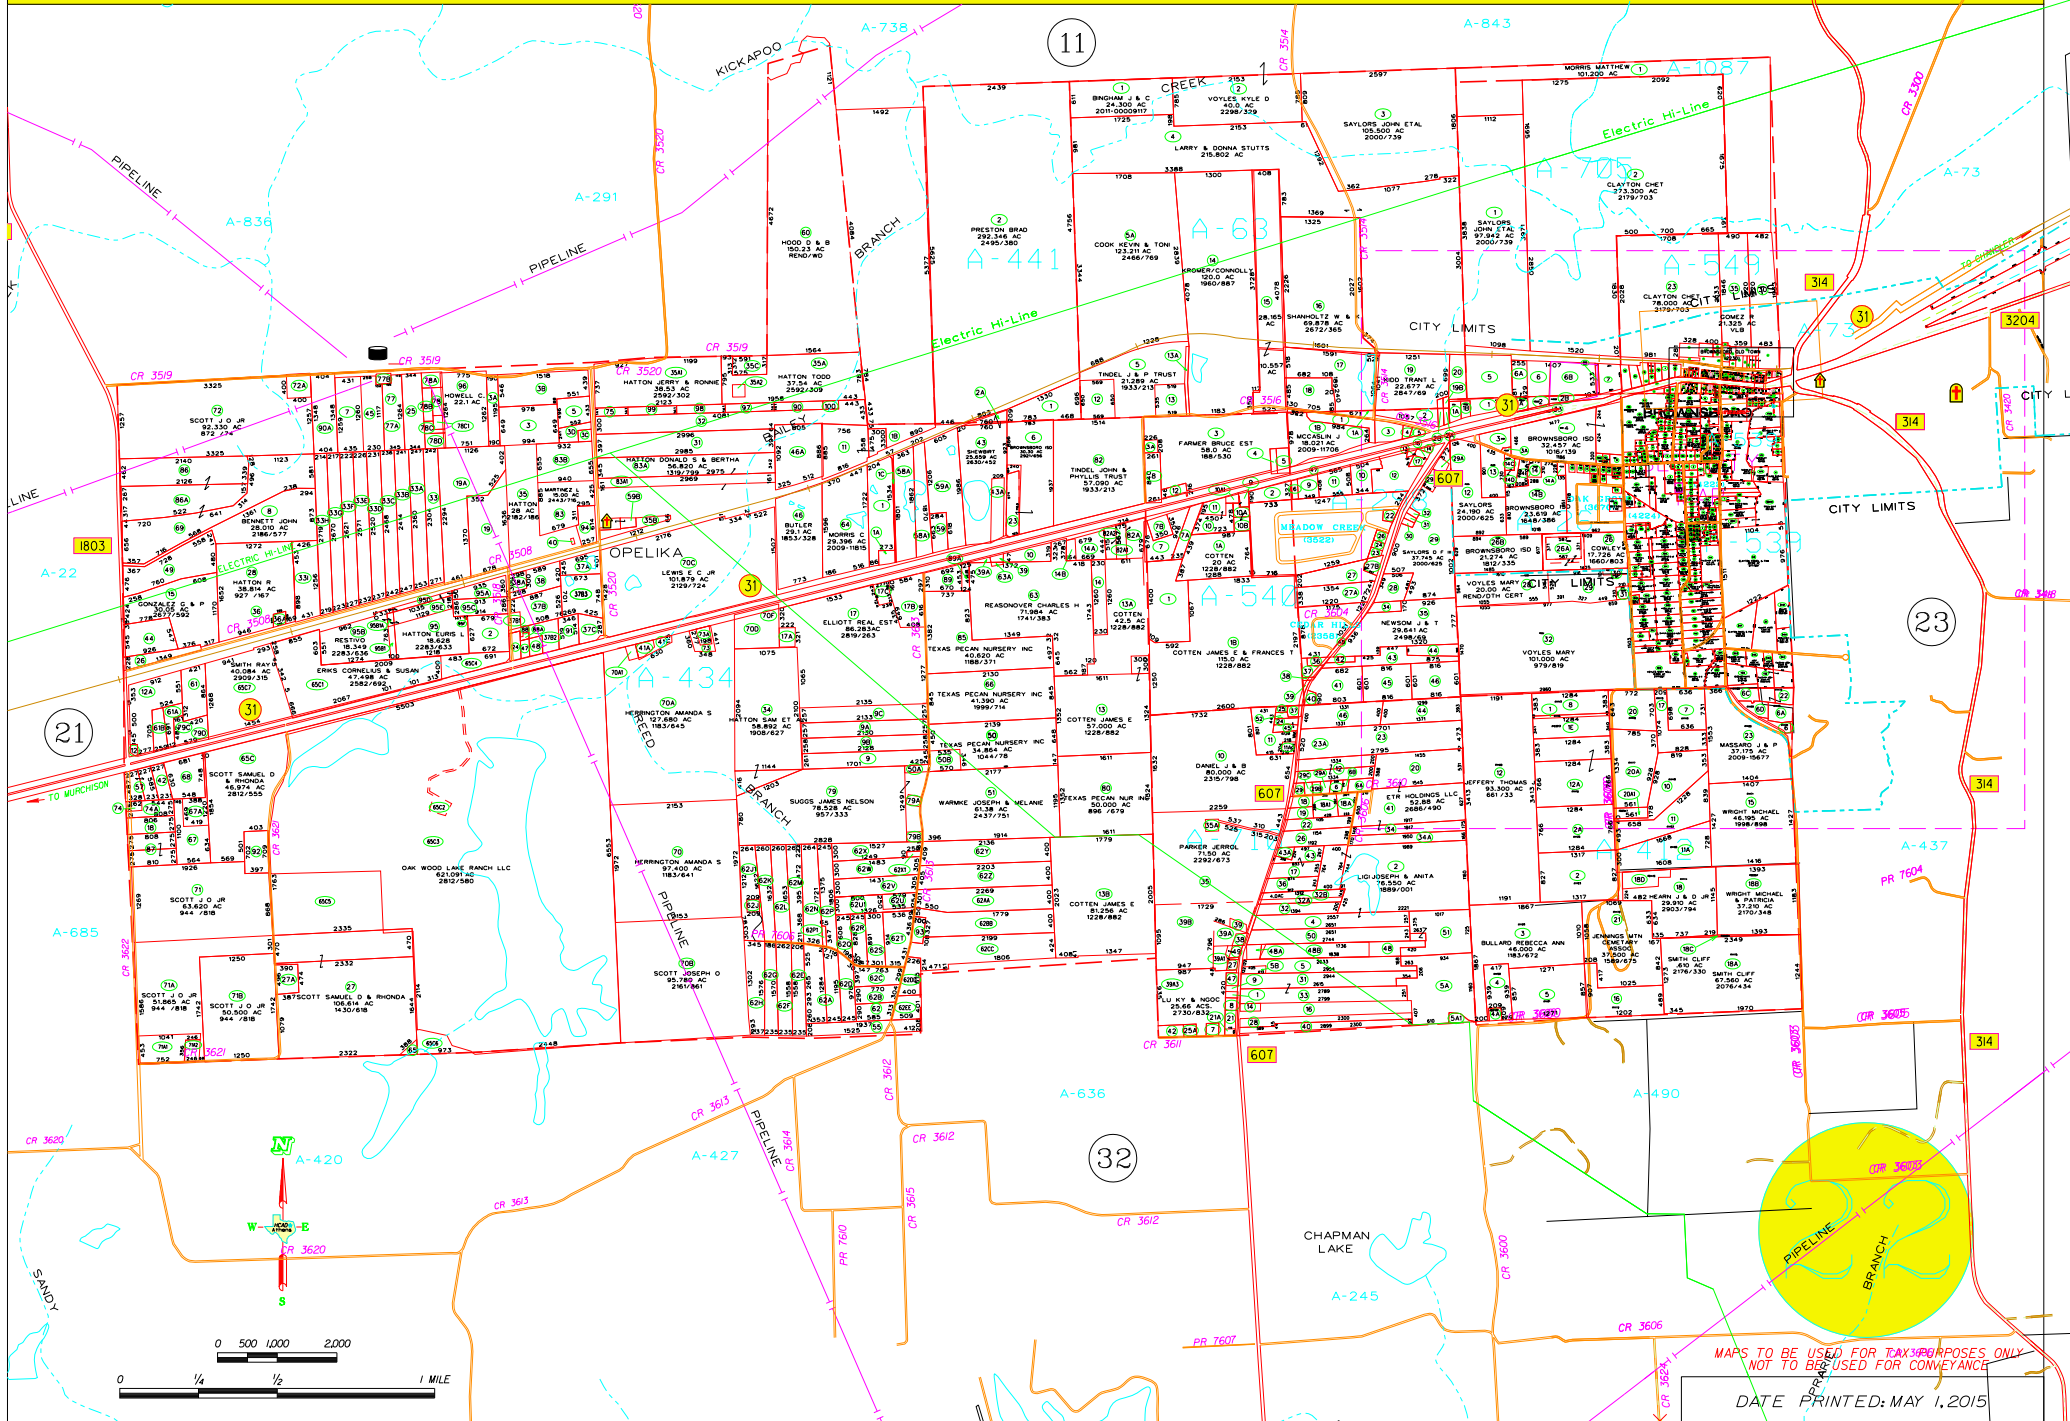

HENDERSON COUNTY APPRAISAL DISTRICT - BROWNSBORO ISD

MAPS TO BE USED FOR TAX PURPOSES ONLY
NOT TO BE USED FOR CONVEYANCE

DATE PRINTED: MAY 1, 2015