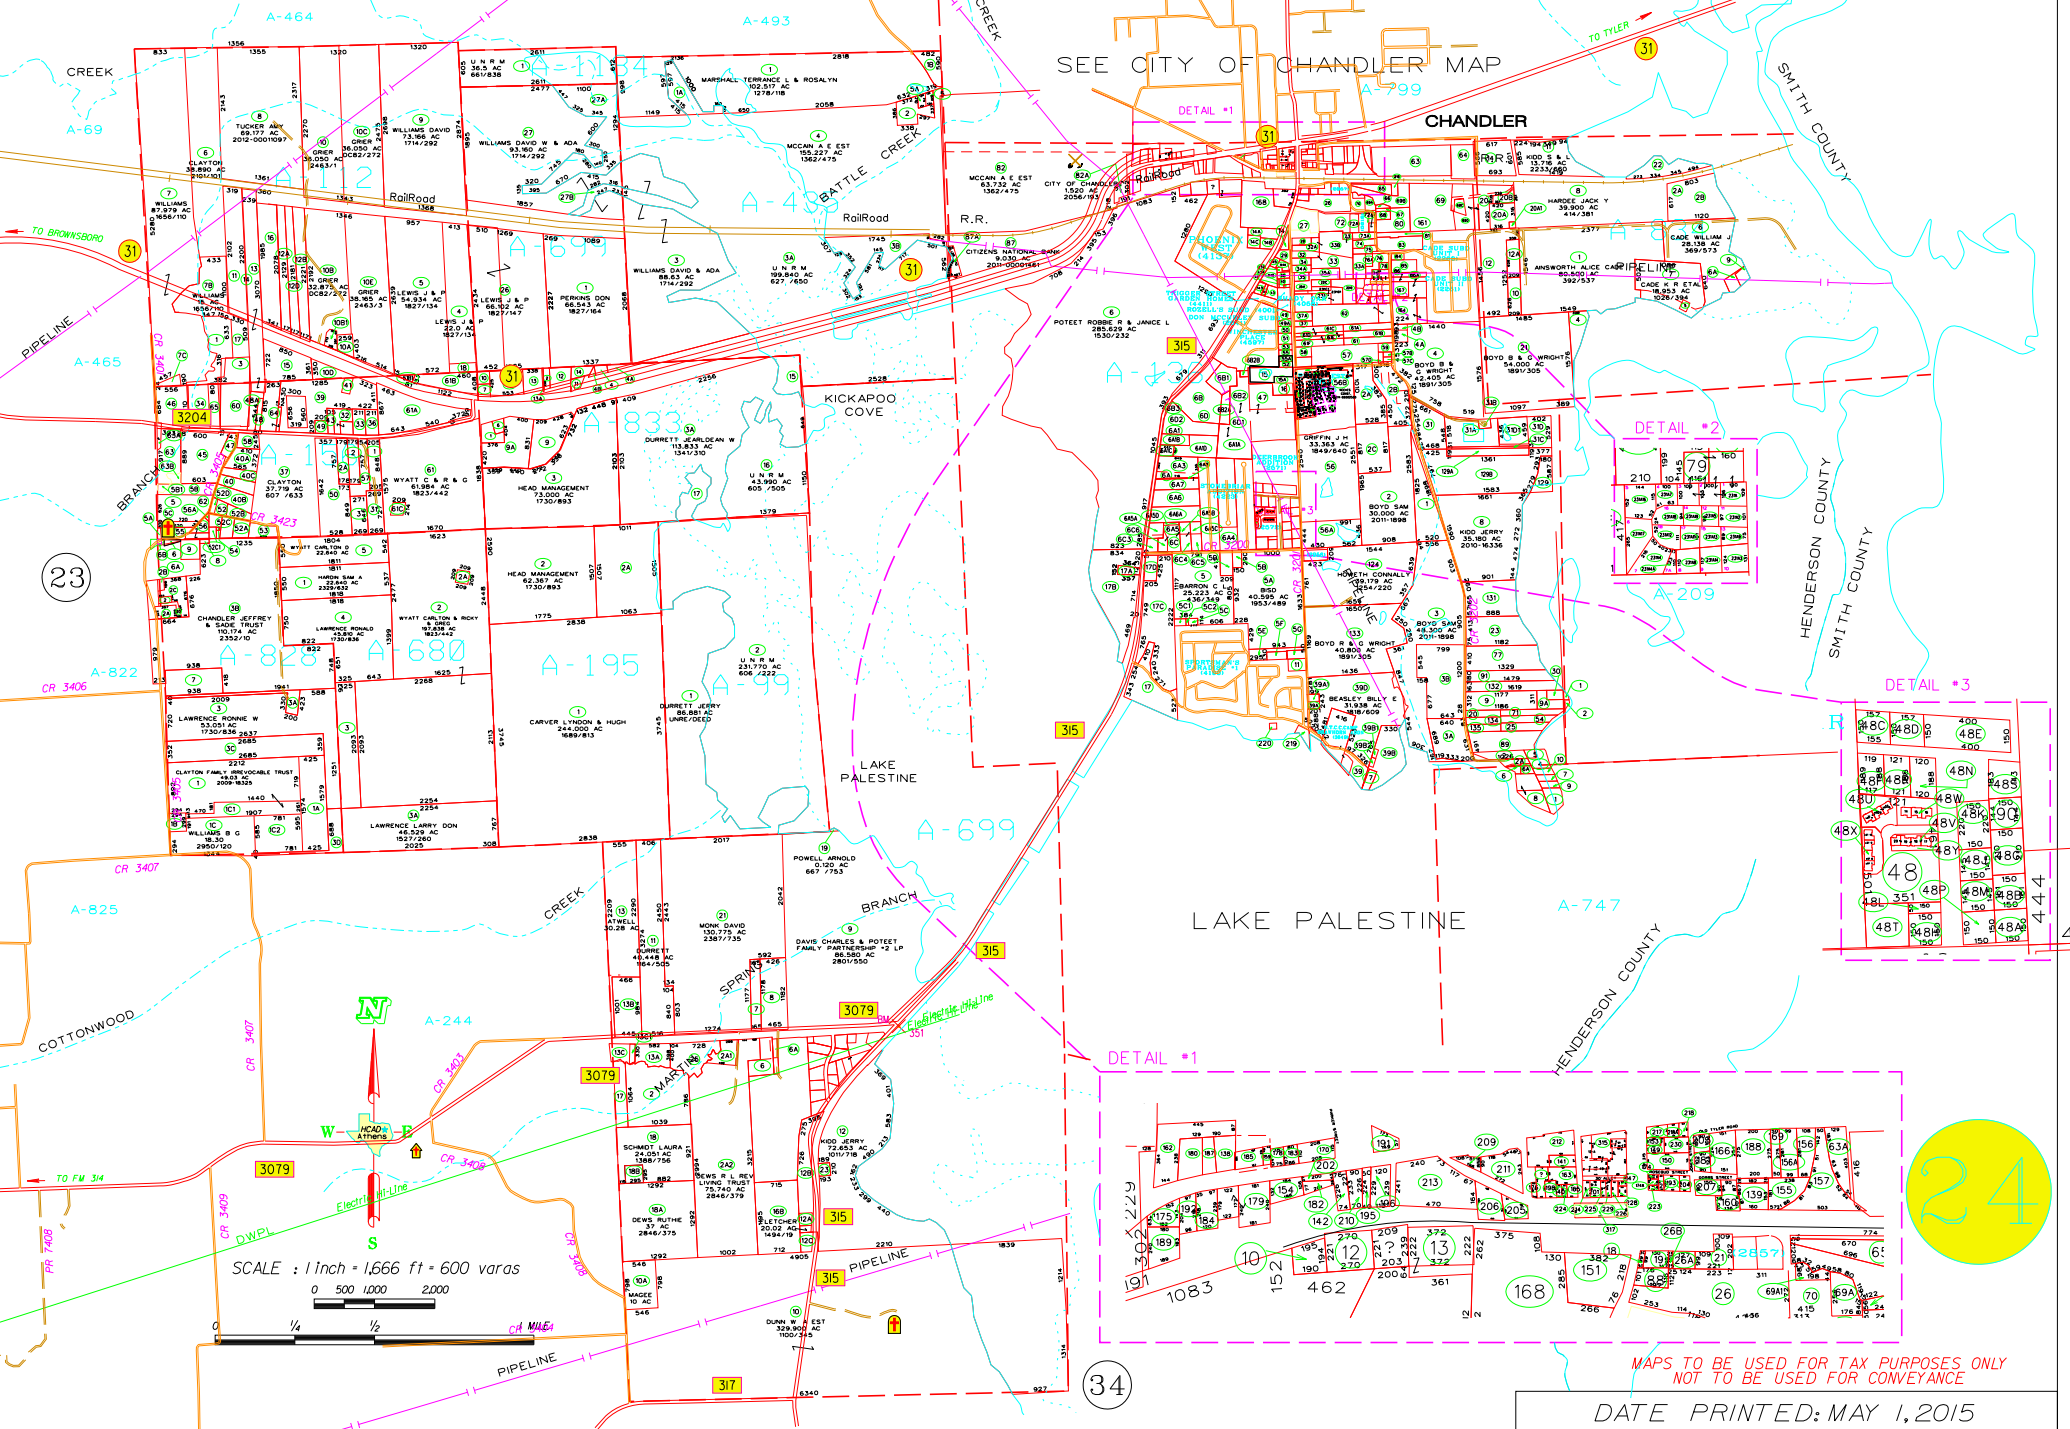

HENDERSON COUNTY APPRAISAL DISTRICT - BROWNSBORO ISD

SEE CITY OF CHANDLER MAP

CHANDLER

23

24

MAPS TO BE USED FOR TAX PURPOSES ONLY
NOT TO BE USED FOR CONVEYANCE

DATE PRINTED: MAY 1, 2015