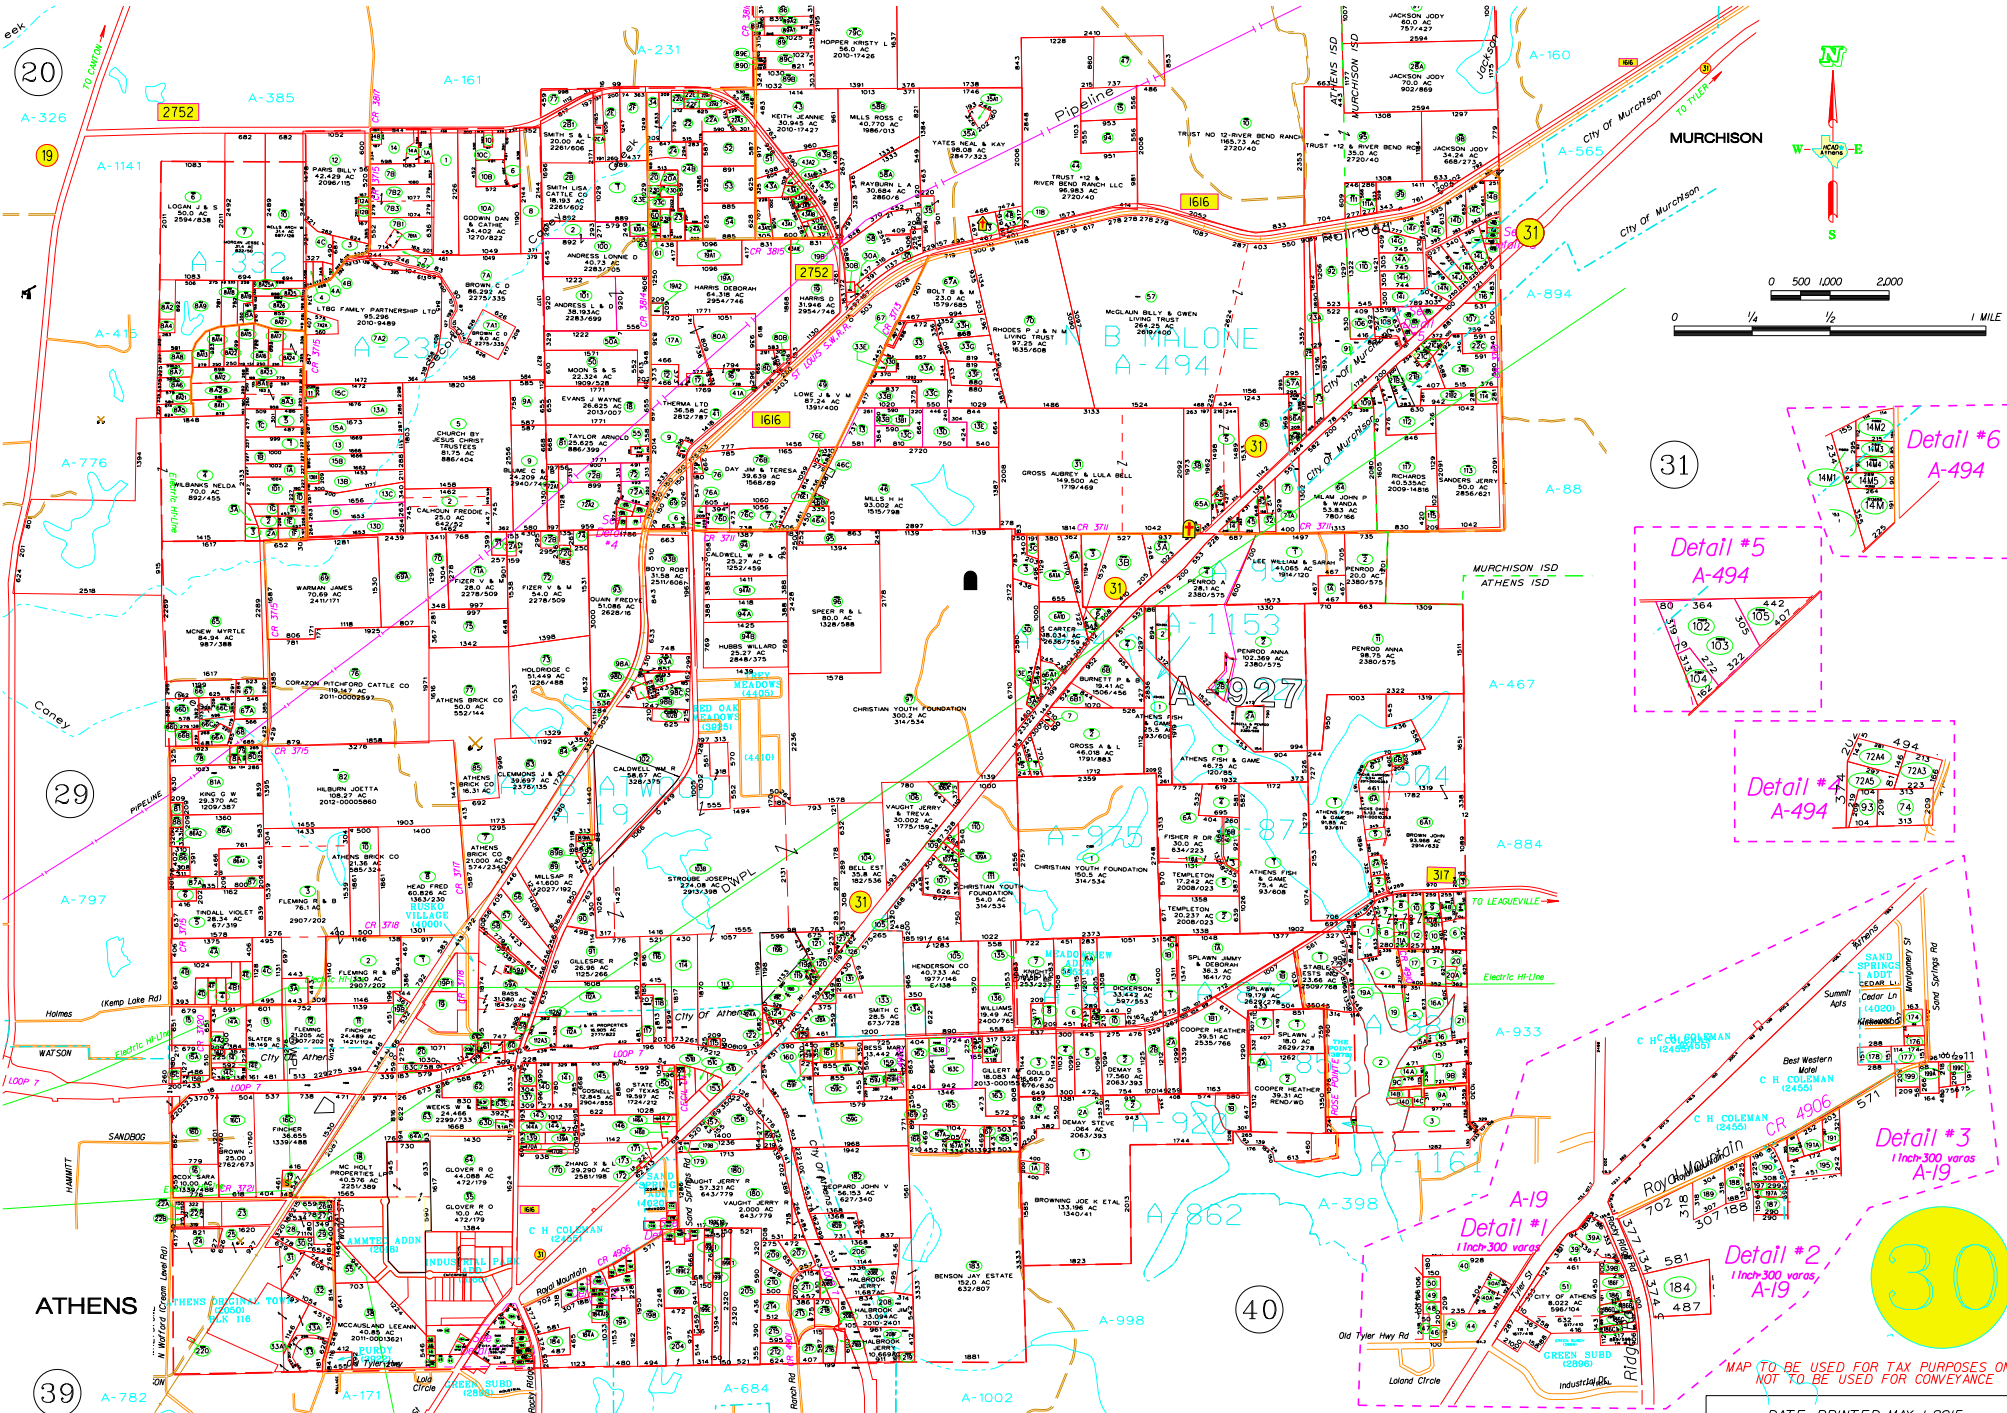

HENDERSON COUNTY APPRAISAL DISTRICT - ATHENS ISD / MURCHISON ISD

MAP TO BE USED FOR TAX PURPOSES ONLY
NOT TO BE USED FOR CONVEYANCE

DATE PRINTED: MAY 1, 2015