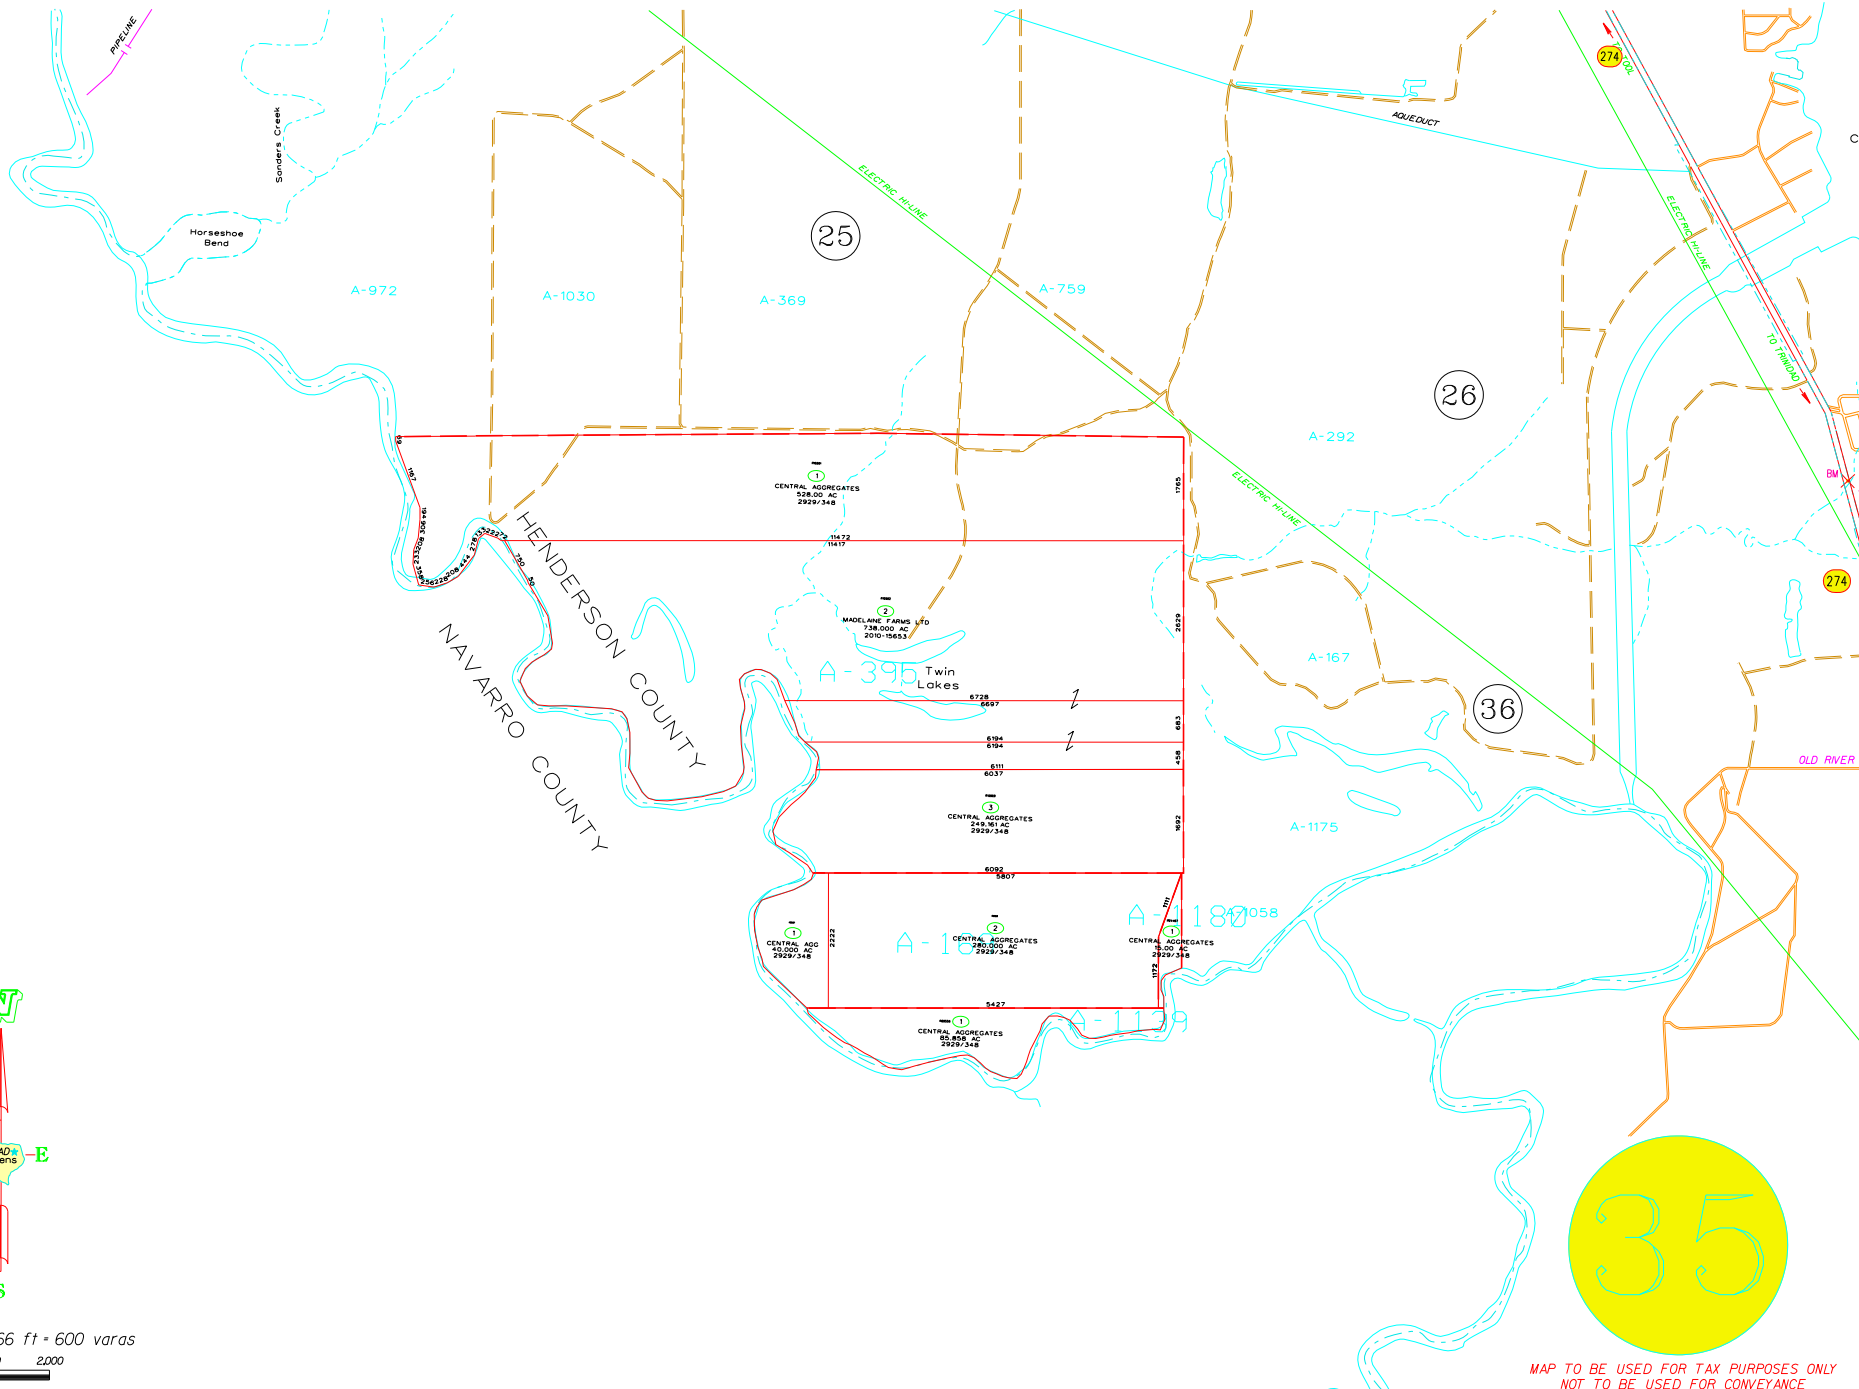

HENDERSON COUNTY APPRAISAL DISTRICT - MALAKOFF ISD

35

MAP TO BE USED FOR TAX PURPOSES ONLY  
NOT TO BE USED FOR CONVEYANCE

DATE PRINTED: MAY 1, 2015