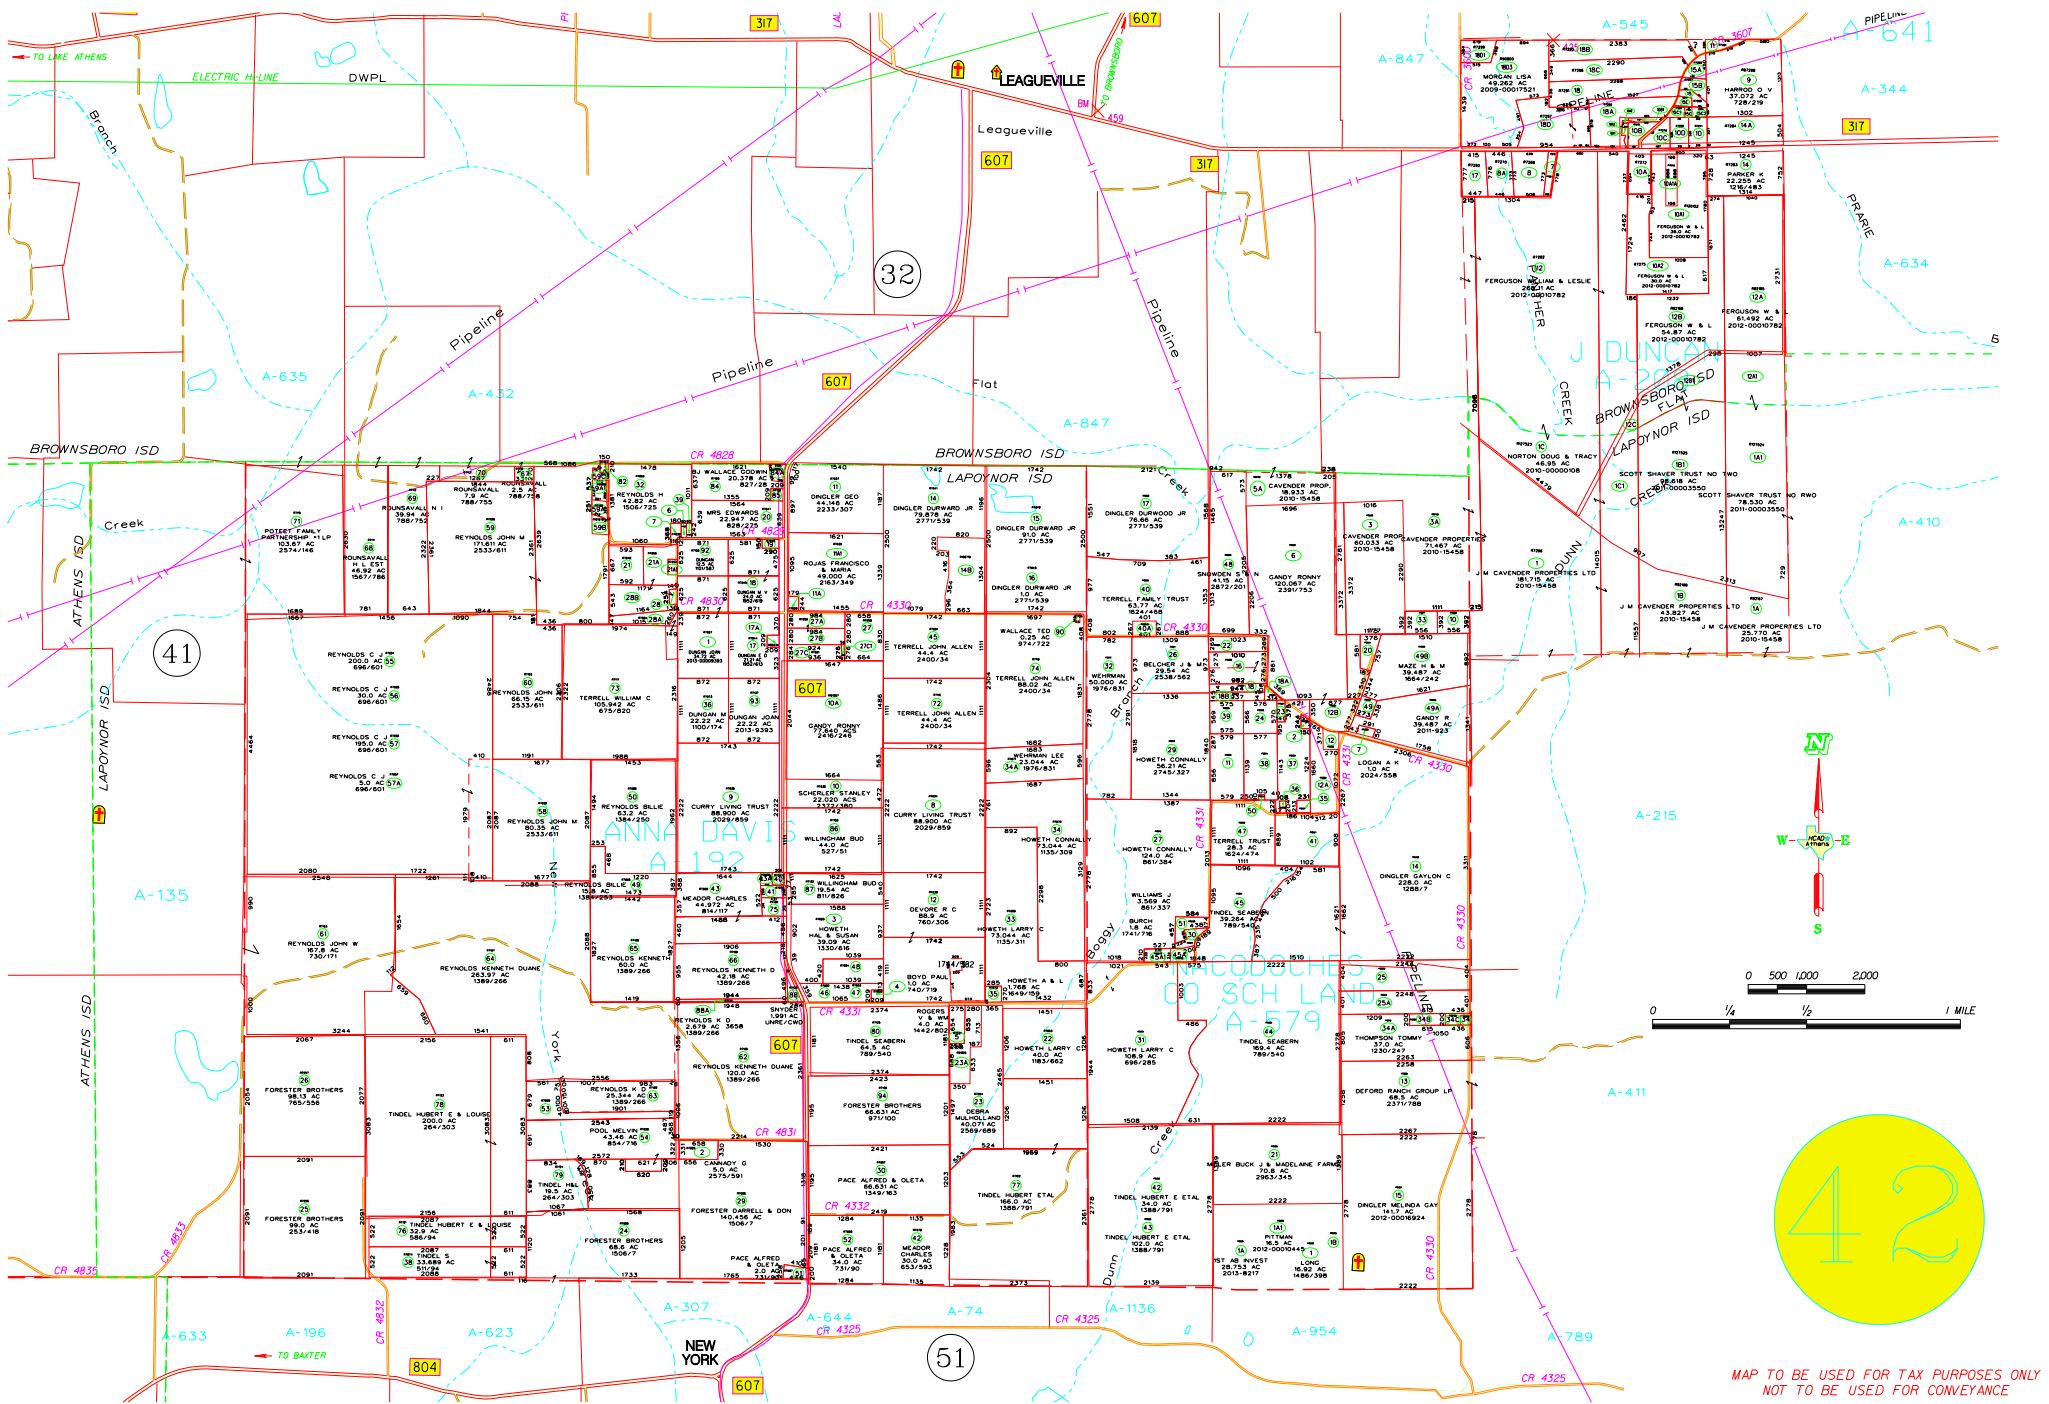

HENDERSON COUNTY APPRAISAL DISTRICT - LAPOYNOR ISD / BROWNSBORO

MAP TO BE USED FOR TAX PURPOSES ONLY
NOT TO BE USED FOR CONVEYANCE

DATE PRINTED: MAY 1, 2015