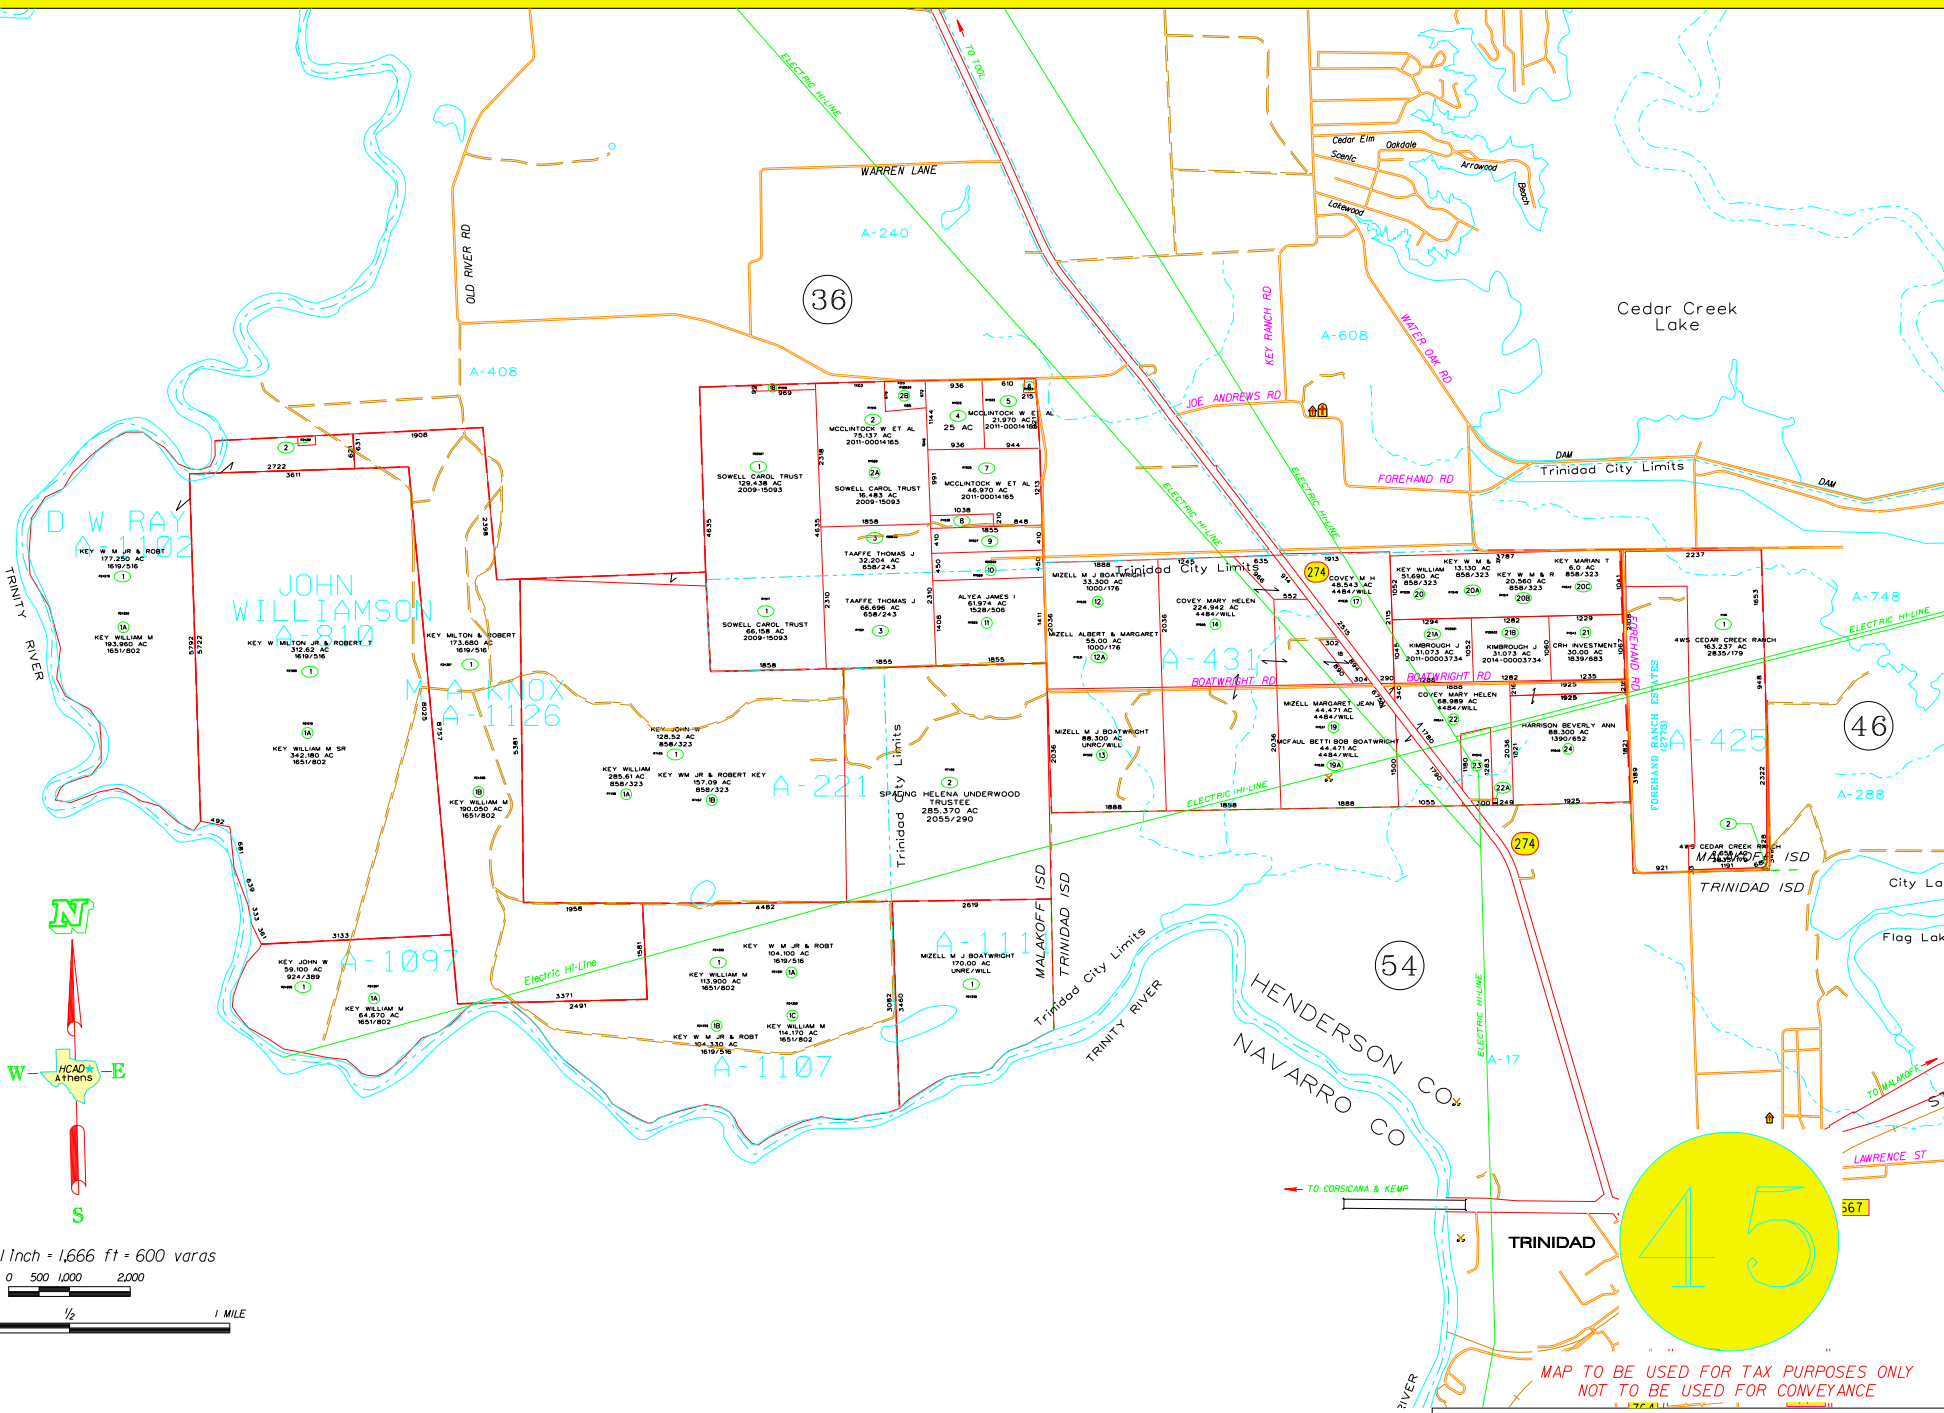

HENDERSON COUNTY APPRAISAL DISTRICT - MALAKOFF ISD

SCALE : 1 Inch = 1,666 ft = 600 varas  
 0 500 1000 2000  
 0 1/4 1/2 1 MILE

MAP TO BE USED FOR TAX PURPOSES ONLY  
 NOT TO BE USED FOR CONVEYANCE

DATE PRINTED: MAY 1, 2015