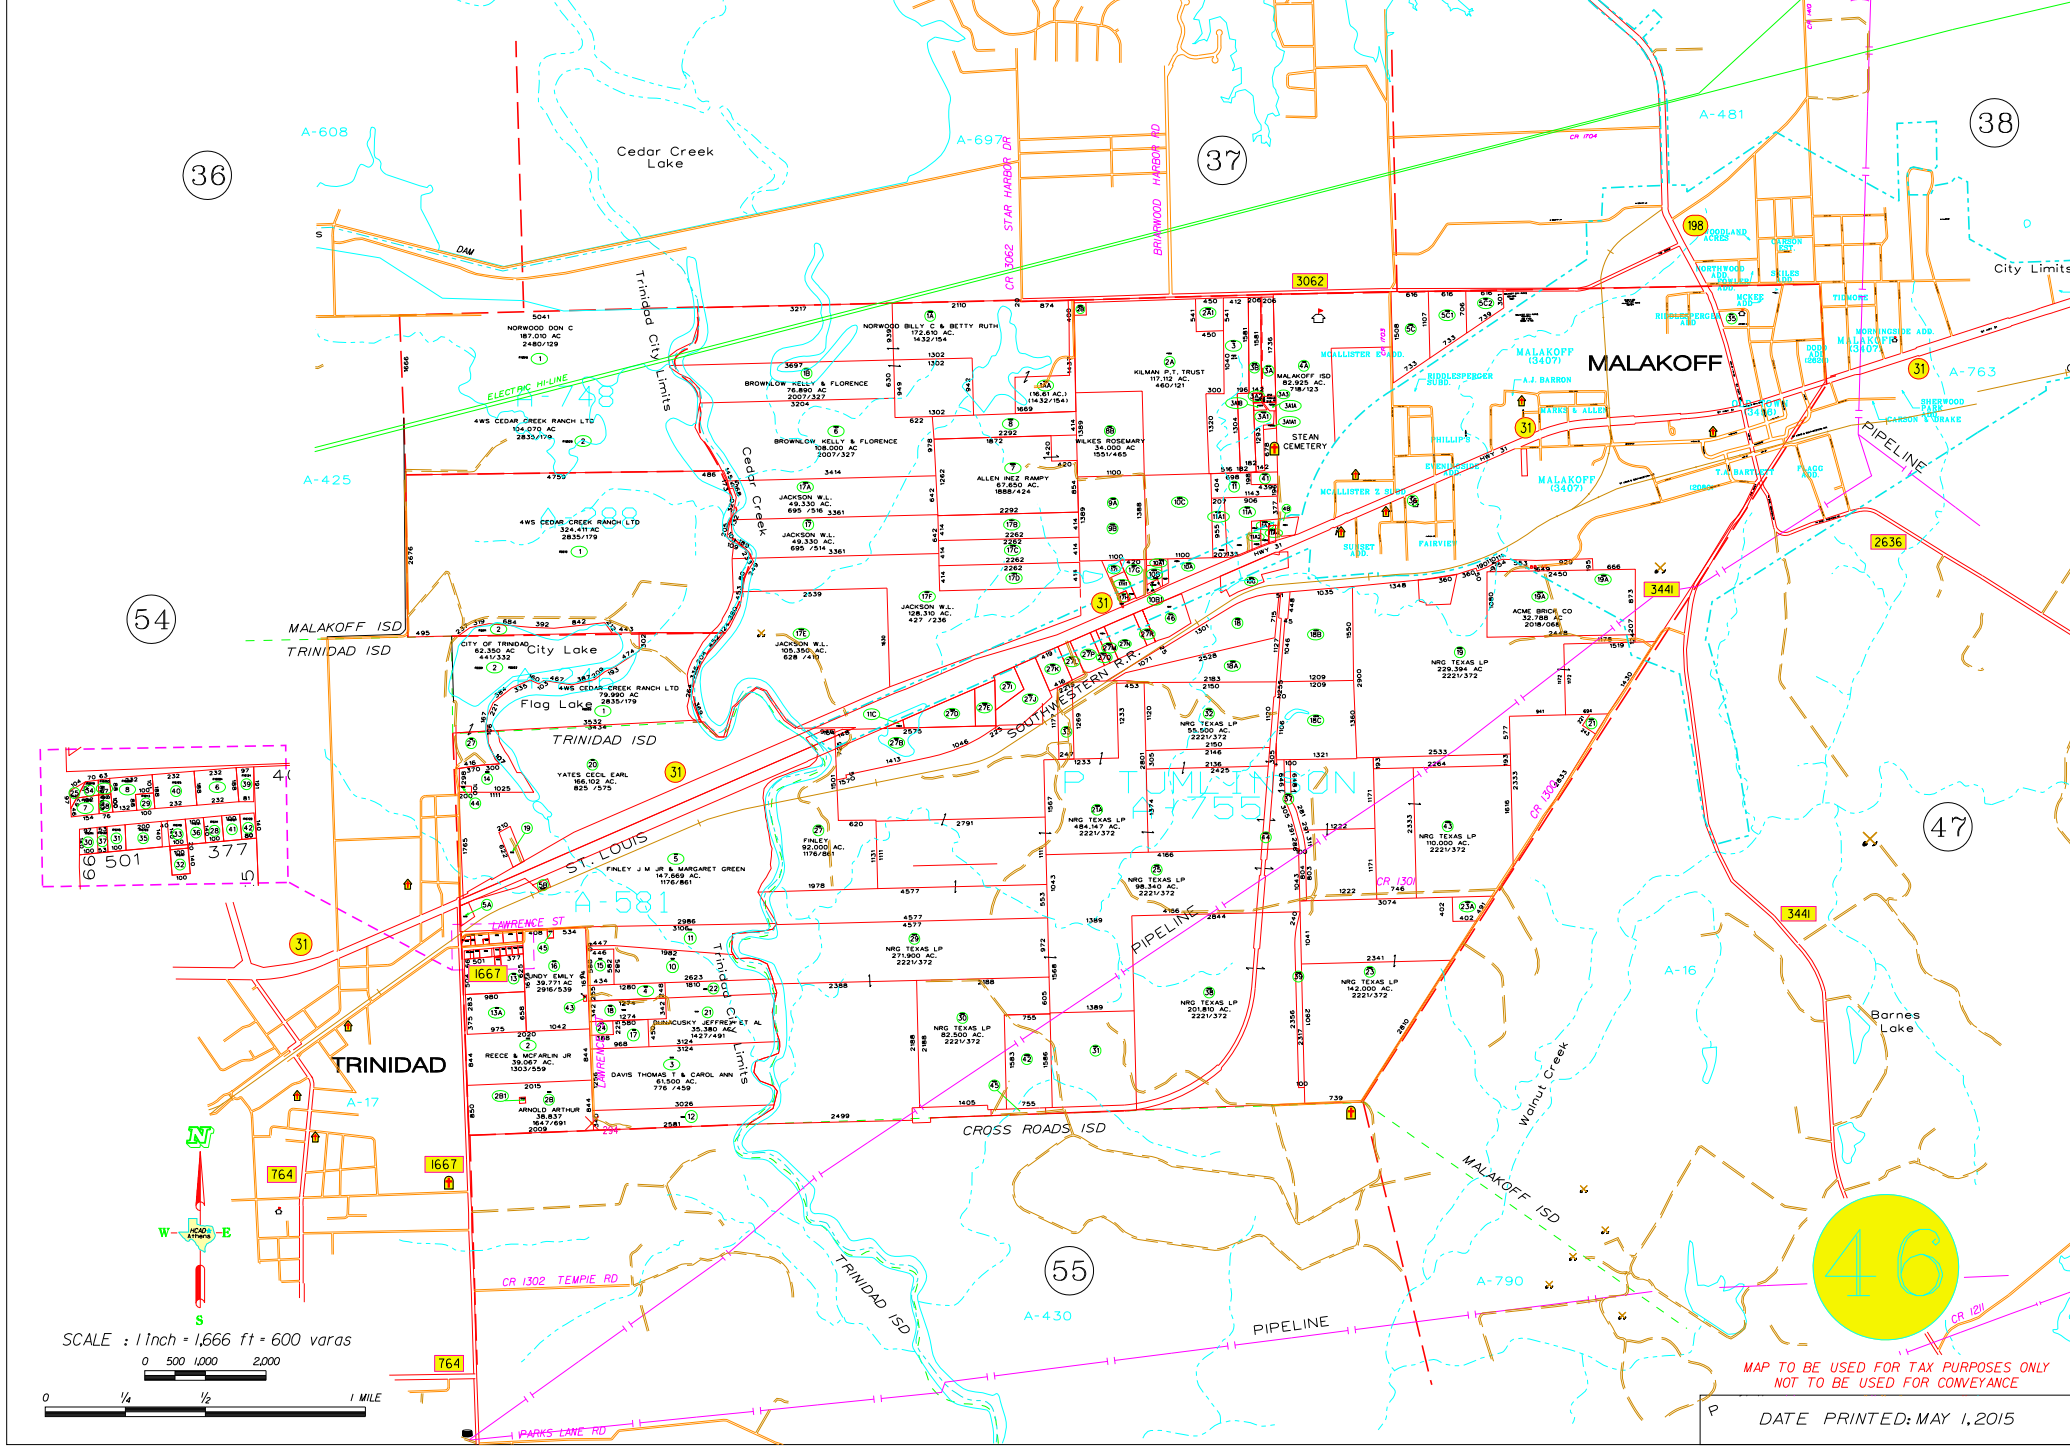

HENDERSON COUNTY APPRAISAL DISTRICT - MALAKOFF ISD / TRINIDAD ISD

36

37

38

54

47

46

55

SCALE : 1/4 inch = 1,666 ft = 600 varas
0 500 1,000 2,000
0 1/4 1/2 1 MILE

MAP TO BE USED FOR TAX PURPOSES ONLY
NOT TO BE USED FOR CONVEYANCE

DATE PRINTED: MAY 1, 2015