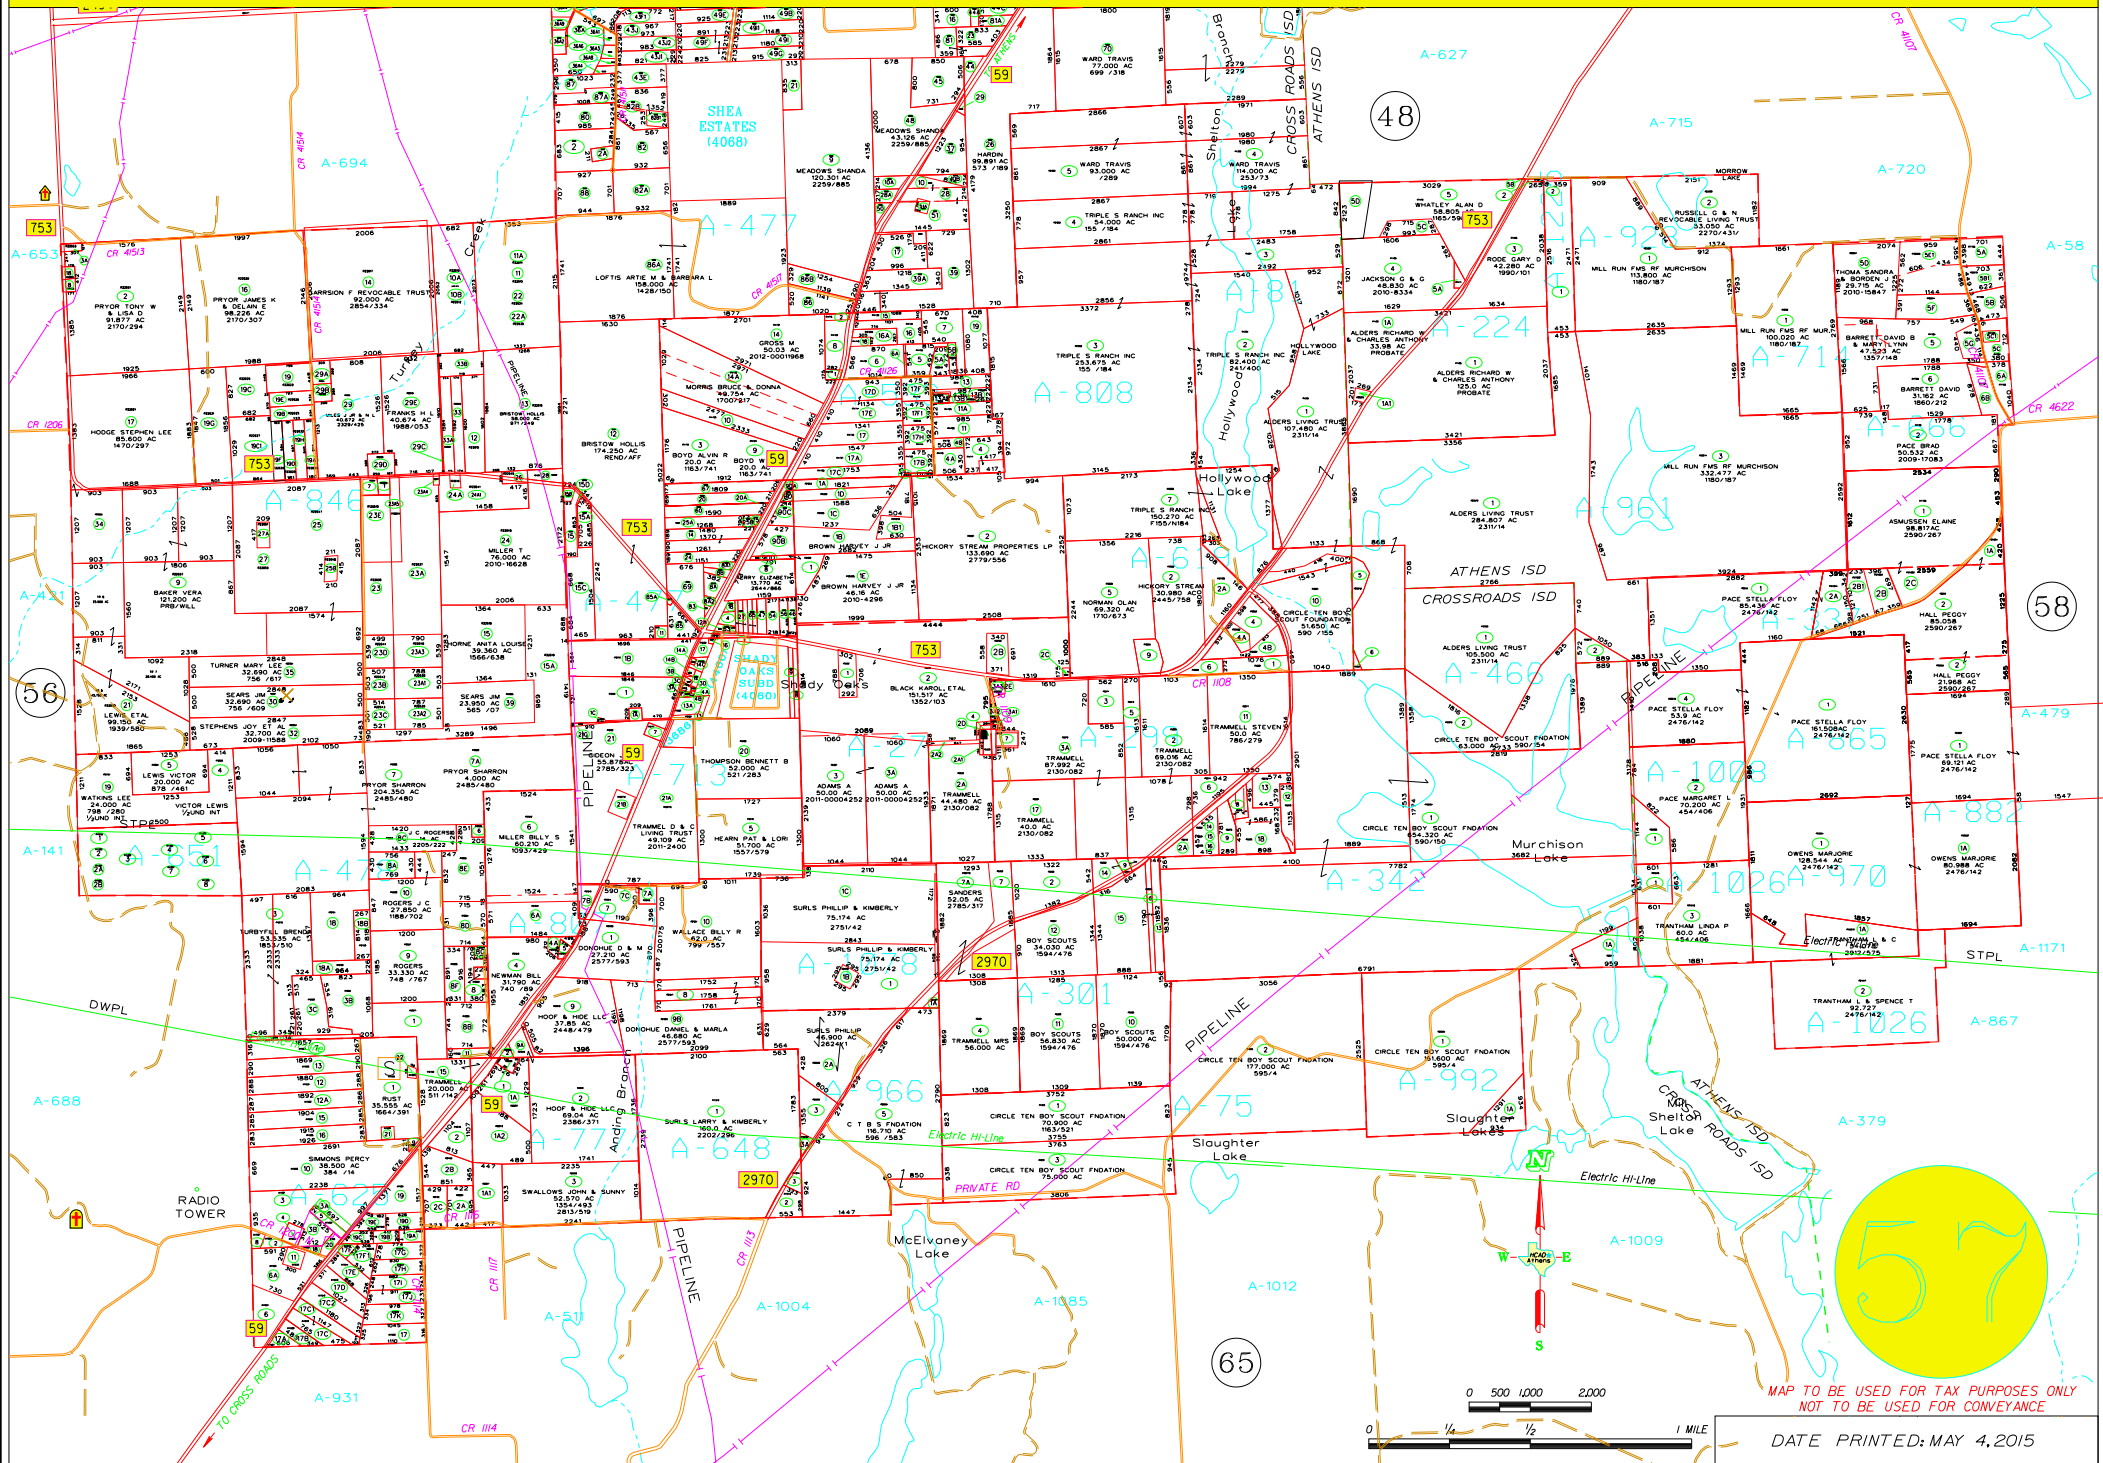

HENDERSON COUNTY APPRAISAL DISTRICT - CROSS ROADS & ATHENS ISD

MAP TO BE USED FOR TAX PURPOSES ONLY  
NOT TO BE USED FOR CONVEYANCE

DATE PRINTED: MAY 4, 2015