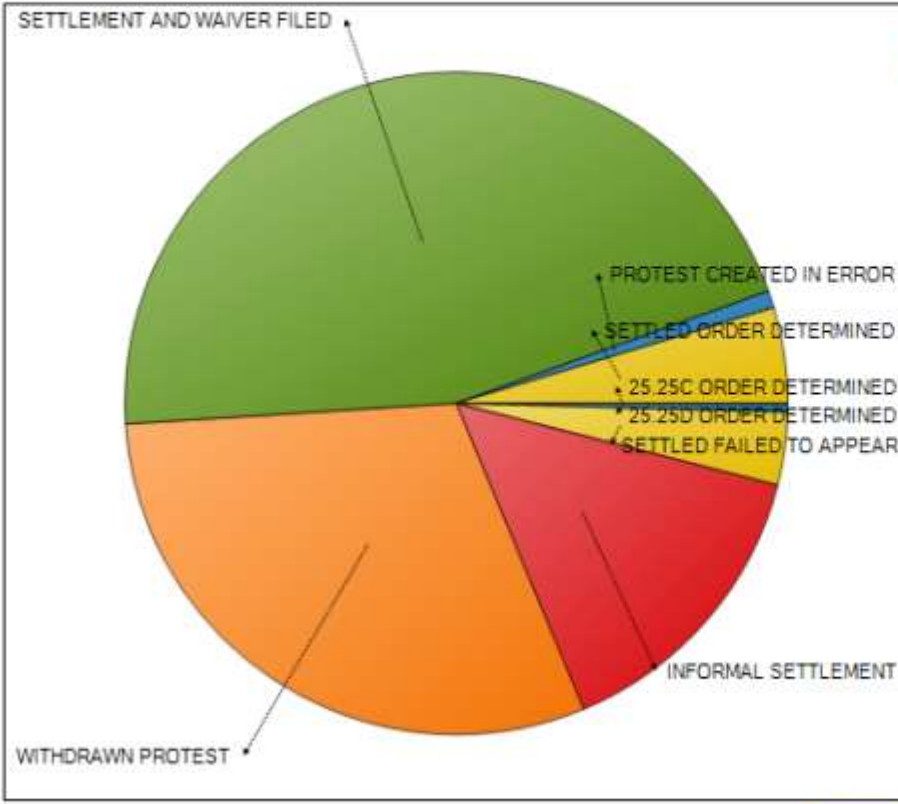

ARB Protest Statistics

ARB PROTEST STATISTICS CHART AND GRID

CHOOSE A PROTEST STATISTIC BELOW

View Statistics By: Protest Status Protest Reason

Excel

Print

Protest(s) by Status	
# Properties	Protest Status
1	25.25C ORDER DETERMINED
10	25.25D ORDER DETERMINED
93	SETTLED FAILED TO APPEAR
386	INFORMAL SETTLEMENT
792	WITHDRAWN PROTEST
1190	SETTLEMENT AND WAIVER FILED
22	PROTEST CREATED IN ERROR
122	SETTLED ORDER DETERMINED

Click on slice for further breakdowns

Back

8 Protest Status(s) Listed

Close

NOTES