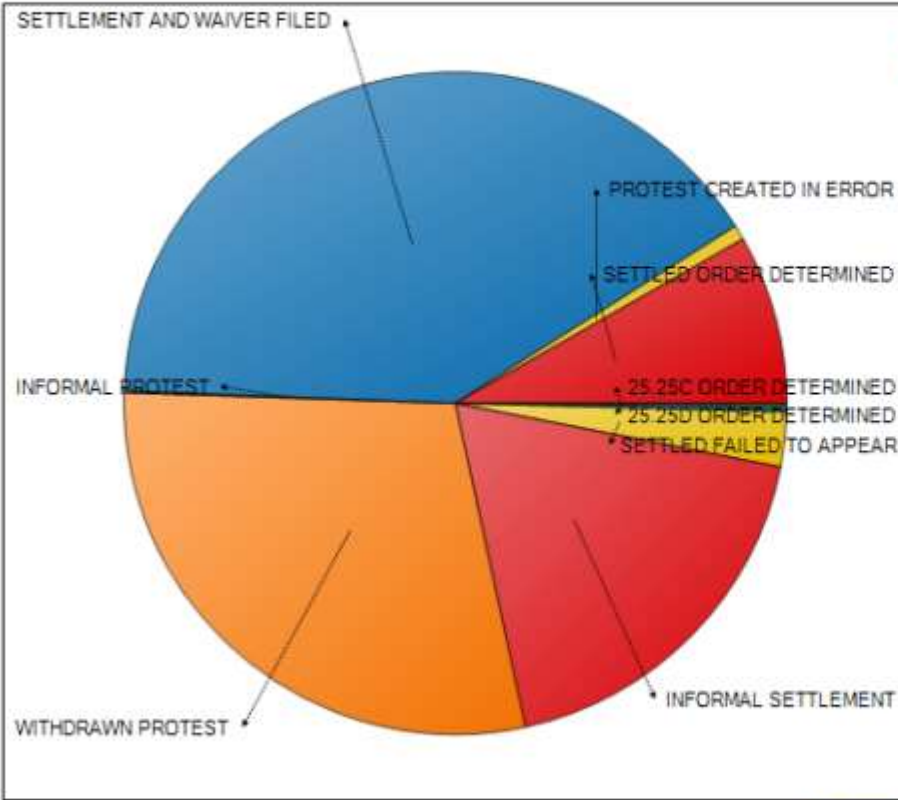

ARB Protest Statistics

**ARB PROTEST STATISTICS CHART AND GRID**

CHOOSE A PROTEST STATISTIC BELOW

View Statistics By:  Protest Status  Protest Reason

Excel

Print

**Protest(s) by Status**

# Properties	Protest Status
3	25.25C ORDER DETERMINED
5	25.25D ORDER DETERMINED
52	SETTLED FAILED TO APPEAR
361	INFORMAL SETTLEMENT
563	WITHDRAWN PROTEST
2	INFORMAL PROTEST
787	SETTLEMENT AND WAIVER FILED
14	PROTEST CREATED IN ERROR
161	SETTLED ORDER DETERMINED

Click on slice for further breakdowns

Back

9 Protest Status(s) Listed

Close

NOTES