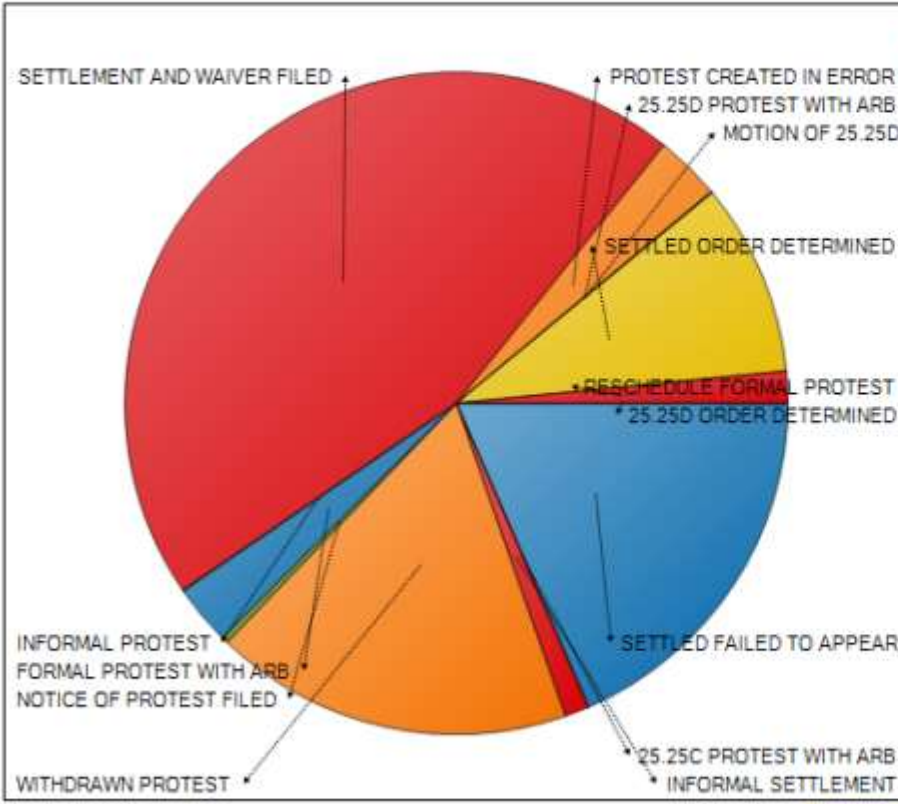

ARB Protest Statistics

ARB PROTEST STATISTICS CHART AND GRID

CHOOSE A PROTEST STATISTIC BELOW

View Statistics By: Protest Status Protest Reason

Excel

Print

Protest(s) by Status

# Properties	Protest Status
1	25.25D ORDER DETERMINED
711	SETTLED FAILED TO APPEAR
1	25.25C PROTEST WITH ARB
45	INFORMAL SETTLEMENT
675	WITHDRAWN PROTEST
12	NOTICE OF PROTEST FILED
113	FORMAL PROTEST WITH ARB
2	INFORMAL PROTEST
1746	SETTLEMENT AND WAIVER FILED
124	PROTEST CREATED IN ERROR
1	25.25D PROTEST WITH ARB
1	MOTION OF 25.25D
363	SETTLED ORDER DETERMINED
60	RESCHEDULE FORMAL PROTEST

Click on slice for further breakdowns

Back

14 Protest Status(s) Listed

Close

NOTES